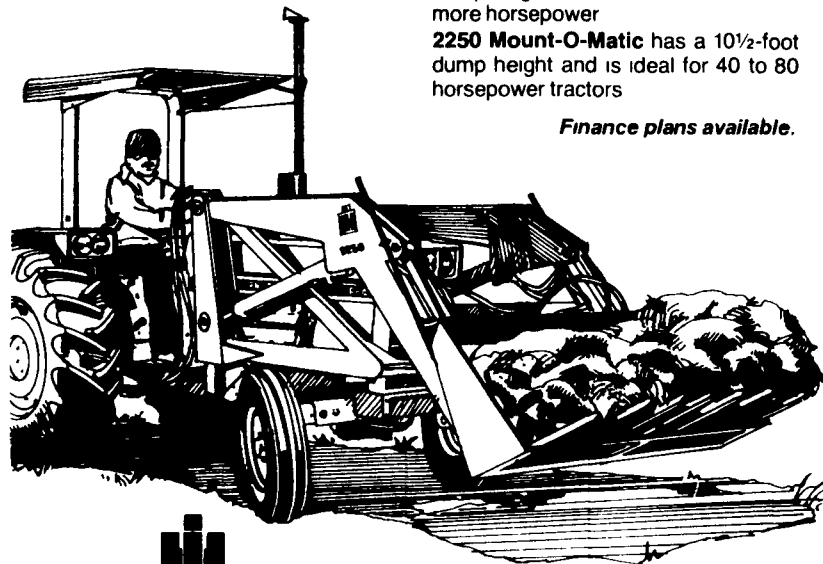

INTERNATIONAL HARVESTER

Waiver of Finance Charges On New & Used Tractors & Equipment Or Cash In Lieu of Waiver

★ WHITE TAG SPECIALS ★ TRIPS TO LONDON, ENGLAND OFFER ENDS JANUARY 31, 1984

Ask Your IH DEALER TODAY FOR DETAILS!

INTERNATIONAL
AGRICULTURAL
EQUIPMENT

**CLARENCE WILSON
& SONS**
Kimberton, PA
215-933-3581

**MELVIN J. SHEFFER,
INC.**
121 Railroad Street
Hanover, PA
717-637-3808

**SIVERS
EQUIPMENT CO.**
Laceyville, PA
717-869-1464

**BIGGS
INCORPORATED**
34 Buckley Ave.
Rising Sun, MD
301-658-5531

**C & W
EQUIPMENT, INC.**
260 York Rd.
Carlisle, PA 17013
717-243-4419

**ECKROTH BROS.
FARM EQUIP., INC.**
RD 2, New Ringgold, PA
717-943-2367

**R.T. MARKLE
FARM EQUIPMENT INC.**
1841 Pine Hall Drive
State College, PA 16801
814-237-3141

**MANOR
EQUIPMENT, INC.**
Wheatfield Rd #8356
Sinking Spring, PA 19608
215-678-0828

**ERB & HENRY EQUIP.,
INC.**
22-26 Henry Ave.
New Berlinville, PA
1 Mile North of Boyertown
215-367-2169

DIBBLE HARDWARE
Meshoppen, PA
717-833-5337

**MIFFLINBURG FARM
SUPPLY**
Route 45
Mifflinburg, Pa.
717-966-3114

NORMAN BRIGHT
New Egypt, NJ
609-723-0300

**R.S. HOLLINGER
& SON**
Mountville, PA
717-285-4538

**SWOPE & BASHORE,
INC.**
Myerstown RD 1 Box 173
717-933-4138

**WM. HOBENSACK'S
SONS**
1060 Greeley Ave.
Ivyland, PA
215-675-1610
215-343-2101

SQUARE DEAL GARAGE
Millheim, PA
814-349-5609

INCH EQUIPMENT CO.
Box 147
Dalmatia, PA
717-758-3021

HOOBER EQUIP., INC.
Middletown, DE
302-834-5177

**HICKORY
INTERNATIONAL
INC.**
Route 1 Hickory
Bel Air, MD
301-838-4200

NEIL S. HARRISON, INC.
Orangeville, PA 17059
717-683-5586

C.B. HOOBER & SON
Intercourse, PA
717-768-8231

**M & R
EQUIPMENT, INC.**
New Park, PA
717-993-2511

GEORGE W. KINSMAN, INC.
516 Main St.,
Honesdale, PA 18431
717-253-3440

**RINGTOWN FARM
CO., EQUIPMENT**
RD #1 Box 3A
Ringtown, PA
717-889-3184

**MESSICK
FARM EQUIP.**
Rheems Exit Rt. 283
Elizabethtown, PA
717-367-1319

OTT BROS. FARM SUPPLY
McConellsburg, PA
717-485-4114
717-485-4662

FARM-RITE INC.
Shiloh, NJ
609-451-1368

VOUGH & SONS, INC.
Bangor, PA
215-588-5922

INTERNATIONAL
AGRICULTURAL
EQUIPMENT