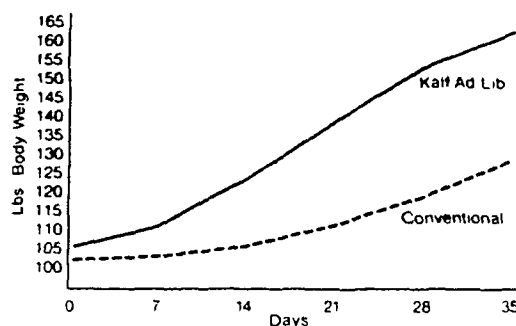

In Addition Beacon Offers 3 Other Great Milk Replacers

• **BEACON CALF NURSE** • **BEACON SUPER NURSE** • **BE-CO-VEALER**

Check with your Beacon Dealer for People in Your Area Using Kalf Ad-Lib. They Will Tell You How Great It Is!

CALL YOUR BEACON DEALER TODAY

ROGER L. SANER Thompsontown, PA 717-535-5307	NEW FREEDOM FARM & HOME SUPPLY, INC. New Freedom, PA 717-235-3606	SLOAN FEED CO. Kefton, PA 215-869-2044	BOLTON TURKEY FARM Silverdale, PA 215-257-6047 215-723-3040	CLARK SUPPLY CO. Rising Sun, MD 301-658-6464
MARTIN'S ELEVATOR, INC. Hagerstown, MD 301-733-2553	MCCRACKEN'S FEED MILL, INC. Manheim, PA 717-665-2186	STEVENS FEED MILL, INC. Stevens, PA 215-267-2150	MURPHY & CLOUSE FEED MILL Carlisle, PA 717-249-2963	SPENCER'S MILLING SERVICE Clayton, DE 19938 302-653-8011
H.O. ANDREWS & SONS, INC. McVeystown, PA 717-899-6772	H. JACOB HOOBER Intercourse, PA 717-768-3431	R.E. RUDISILL Sales & Distribution Manager Phone 717-854-2281	WILLIAM R. KORMAN Beacon Advisor 717-843-9033	BYRON STUART Beacon Advisor 717-843-9033
RICHARD B. KENDIG Special Accounts Representative Phone 302-478-3058	ISAAC K. LEFEVER Sales & Distribution Manager Phone 215-267-7042	NOLT'S MILL Witmer, PA 717-393-1369	RAY BRANAS Beacon Advisor 717-843-4515	

York, PA
Ph: 717-843-9033

Beacon Milling Company, Inc.

We're Employee Owned. That's Why We Shine.