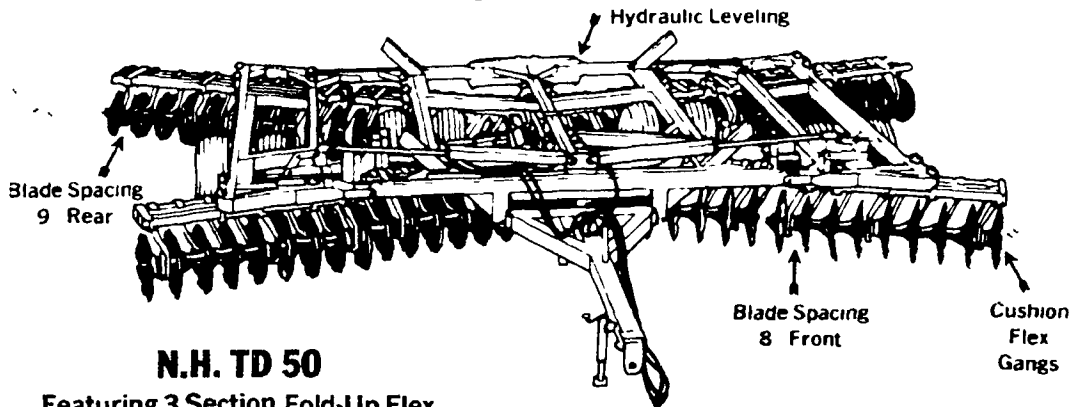

NOW SERVING THE STATE OF DELAWARE DIRECTLY FROM WILMINGTON!

NEW USED and RECONDITIONED PIPE
STANDARD EXTRA & DOUBLE EXTRA HEAVY ALL SCHEDULES ALL TYPES FABRICATION THREADING CUTTING - WELDING
121 SO. MARKET ST. - WILMINGTON 19801
302-656-0276 or 215-DE1-4240

FARM EQUIPMENT

FARM EQUIPMENT

NEW EQUIPMENT IN STOCK

MF 240 8 speed tractor
MF 250 8 speed tractor
MF 220 baler
MF 224 baler
MF 212 bale thrower
MF 129 chisel plow
MF 540 diesel combine gear driven
MF 860 diesel combine hydro
MF 1144 corn head
MF 1163 corn head

USED EQUIPMENT

MF 2675 diesel tractor
MF 285 diesel tractor
MF 510 combine
MF 760 combine w/6 row corn head & 16' grain table
MF 750 combine w/63C corn head & 14' grain table
MF 236 Ag loader

Renting skid steer loaders.
Radio Dispatched Service

ABRACZINSKAS Farm Equipment, Inc.

RD1, Catawissa, PA.
717-356-2323
(south on Rt. 42)

FOR SALE

MF 2805 w/duals
JD 4020 power shift w/turbo
MF 1155 w/cab & air
MF 180
MF 550 combine w/1143 corn head
3 field cultivators
MF 321 Corn head
IH 3200 Skid Loader
MF 43 corn head

L & M BURKHOLDER

Ephrata, PA
717 859-2960
717 859-2712

USED FARM EQUIPMENT

FOR SALE

1500 gallon Darr Kool
Mik tank 3 years old
6 DeLaval stalls with electric feeders
12 Clay stalls with electric feeders
DeLaval 78 vacuum pump 1 year old
2 used TESA Com puter feeders
Telephone
703-433-8582
C & C Farmers Supply Corp.

MESSICK'S YOUR TILLAGE HEADQUARTERS

Breaking New Ground!

N.H. TD 50

Featuring 3 Section Fold-Up Flex

Tougher Than Your Toughest Field For Chopping Residue & Preparing Seedbeds.

A Disc For Any Size Farm Operation From 11 Ft. to 30 Ft.

NH MODEL 795 SPREADER

- Flotation tires
- Better end gate
- Longer hitch
- Two double aprons
- Power rear pan closing
- Faster clean out
- A big 410 bu.

WAIVER TILL APRIL 1, 1984

0.0% INTEREST ON:

- Hay Equipment till July 1, 1984
- Forage Equipment till Sept. 1, 1984

OR LOW RATE FINANCING

NH MODEL 555 SKID LOADER

42 HP Water-Cooled Diesel

A Loader With Extra Reach
6 MODELS TO CHOOSE FROM
(22 HP to 62 HP)

A GOOD SELECTION OF USED EQUIPMENT

SPREADERS

IH 3 Beater 160 Spreader
NH 365 Tank Spreader
NH 518 2 Beater, Excellent
NH 516 Single Beater Spreader
HH 676 Tandem Axle Spreader, Hyd Gate, Excellent Condition

MISCELLANEOUS

JD 3 Section Rotary Hoe
New Idea 1 Row Pull Type Corn Picker
NH 354 Grinder Mixer
NH 352 Grinder Mixer
NH Model 155 Elevator, 24 Ft
NH Model 155 Elevator, 30 Ft w/Corn Hopper
NH Model 353 Grinder Mixer

SKID STEER LOADERS

NH L425 Skid Loader
NH L775 Diesel Skid Loader
NH LB 11 Backhoe w/24' bucket

HAY & FORAGE EQUIPMENT

NH 268 Baler & Thrower
JD 24T Baler & Thrower
Used N.H. 1495 S.P. Haybine w/12 Ft. Rollareel Header, Ex Condition
NH 469 Haybine
PH 495 Haybine, 12' Rollareel End w/Transport, Ex Condition
NH 315 Baler w/Thrower, 1 yr old
NH 851 Round Baler, Auto Wrap, Ex cell
NH 276 Baler w/70 Thrower

MESSICK'S Farm Equipment Is Our Business

INTERNATIONAL® 5088 Tractor

Farmers #1 Choice

136 HP