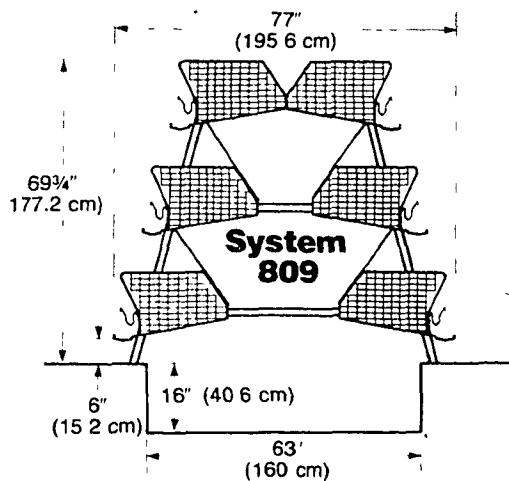

OPEN HOUSE

You're Invited To Come And See

The All New 165,240 Bird Layer Complex Of

LIMESTONE MEADOWS, INC.
Palmyra, PA

SATURDAY, OCTOBER 15, 1983
10 AM to 3 PM

SPECIAL FEATURES

- 12"x12" Poured Concrete Curbs In Pit For Post And Cage Supports
- New Style Fan Hoods To Exhaust Air Above Roofline
- Pit Roll Doors
- FB Inletting With FB Controls (Allows Air Down Inside Walls And Ceiling At The Same Time)

DIAMOND SYSTEMS

Flat Chain System

No Chute Scrapers

70 CPH Farmpacker