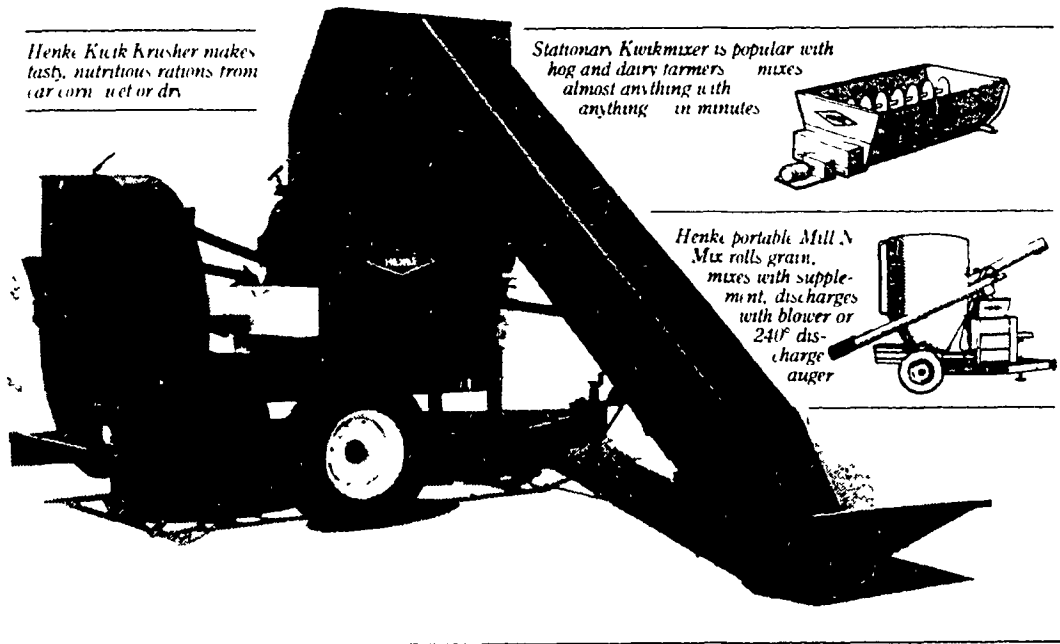

NEW:

HOOK-N-LINK CHAIN

- 2" high Angle Flight, 24" Centers @ \$8.85/ft.
- 2" high Angle Flight, 18" Centers @ \$9.35/ft.

Our chain will replace existing installations of Patz, Berg and Jamesway. Corner Rollers, Reverse Curves and Sprockets are also available!

BALE CHOPPER — GOOSSEN

3-Point, mounted with blower and distributor for feeding hay into a Mix Wagon with silage and grain for a TMR.

FIBERGLASS FARM FUNNELS \$135.00

CALL **BONITA PRODUCTS** (717) 263-8914

CLARENCE WILSON & SONS
Kimberton, Pa. 19442
PH: 215-933-3581

WIPE OUT DRYING DELAYS, FUEL BILLS AND EXPENSIVE STORAGE SILOS with HENKE'S KWIK KRUSHER

Henke Kwik Krusher makes tasty, nutritious rations from ear corn wet or dry.

Dairymen and beef cattle feeders agree crushed and rolled ear corn is one of the best feeds available for cattle. And for crushing and rolling ear corn nothing matches Henke's Kwik Krusher! First the crusher head sizes the cob and shreds the husk. Then the built-in Henke roller mill further breaks up the cob and cracks the kernels. The Kwik Krusher makes great dairy and beef cattle rations and it's fast, too. will handle up to 600 bushels of ear corn per hour, wet or dry! Come in. Let us show you the Henke Kwik Krusher and tell you more about it. Or, if you prefer, you can order a portable Henke roller mill with a high capacity blower discharge. It does a super job of rolling wet or dry shelled corn and putting it in upright storage. Henke makes a portable Mill N' Mix vertical mixer and roller mill, too, with an ear corn mill as an option. And a Kwikmixer horizontal mixer that will mix grain with chopped hay, haylage, silage, molasses dry or liquid supplement thoroughly and uniformly in minutes! Both machines are great for making top quality hog and cattle rations on your farm. Ask us for further information.