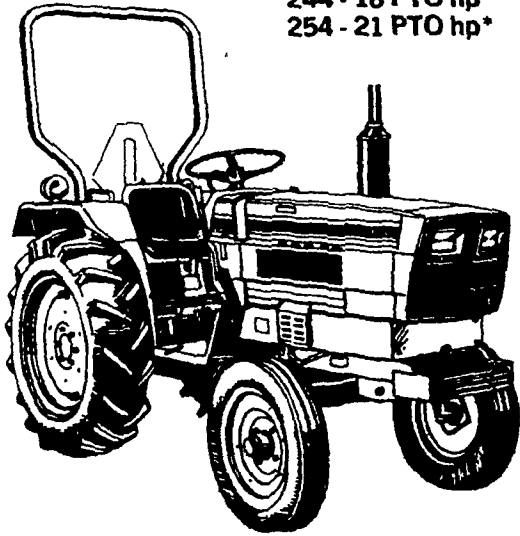

YOUR INTERNATIONAL HARVESTER DEALER HAS THE TRACTOR TO FIT YOUR NEEDS

SEE HIM NOW FOR THE BOTTOM LINE DEAL

International[®] diesel- powered compacts!

234 - 15.2 PTO hp*
244 - 18 PTO hp*
254 - 21 PTO hp*

These little workhorses are IH all the way to give dependable, economical service.

- 3-cylinder diesel water-cooled engines with glow-plug starting.
- Category I 3-point hitch and live hydraulics.
- Full instrumentation.
- 2 wheel and all-wheel drive models.
- Protective frame (ROPS) standard.

* Manufacturer's estimate

INTERNATIONAL

584 Tractor

Responsive power... quick,
easy handling.

- 206 cu. in. IH multi-range diesel engine.
- Synchronized speed (8F/4R) transmission.
- Big 12.5 GPM hydraulic pump - no need for an optional pump to handle a loader.
- Hydraulic disc brakes, differential lock, 3-point draft sensing hitch, power steering, and much more.
- Row-crop, utility, 4-wheel drive and low-profile models.