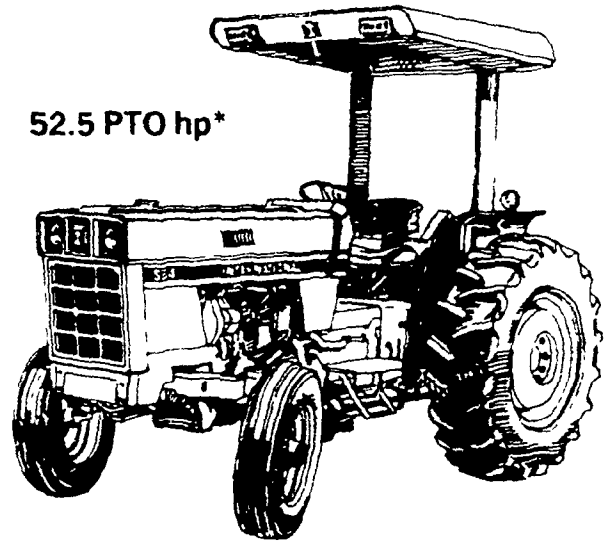

YOUR INTERNATIONAL HARVESTER DEALER HAS THE TRACTOR TO FIT YOUR NEEDS

SEE HIM NOW FOR THE BOTTOM LINE DEAL

International[®] diesel- powered compacts!

234 - 15.2 PTO hp*
244 - 18 PTO hp*
254 - 21 PTO hp*

These little workhorses are IH all the way to give dependable, economical service.

* Manufacturer's estimate

INTERNATIONAL

584 Tractor

Responsive power... quick,
easy handling.

- 206 cu. in. IH multi-range diesel engine.
- Synchronized speed (8F/4R) transmission.
- Big 12.5 GPM hydraulic pump - no need for an optional pump to handle a loader.
- Hydraulic disc brakes, differential lock, 3-point draft sensing hitch, power steering, and much more.
- Row-crop, utility, 4-wheel drive and low-profile models.

* Official test

52.5 PTO hp*

Get top performance and productivity

International[®] 30 Series Tractors

3088 - 80 PTO hp**
3288 - 90 PTO hp*
3688 - 113 PTO hp*
3488 Hydro - 113 PTO hp*

Take your choice from four models. All give you proven power, high performance, top field economy and exceptional operating ease. You'll profit with features such as:

- Proven International diesel engines
- Exclusive Forward Air Flow cooling
- Easy-shifting transmissions • Right-hand control consoles • 2-door Control Centers (ROPS standard on 3088)

* Official test ** Manufacturer's estimate