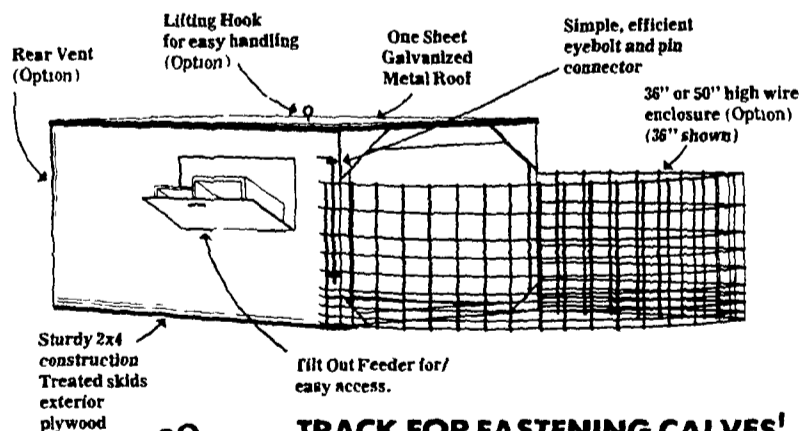

Compare the Stoltzfus Woodwork Calf Hutch

ALSO AVAILABLE:

TRACK FOR FASTENING CALVES' CHAIN TO CEILING OF HUTCH

Maryland:
LEROY HILDEBRAN
Woodsboro, Md.
301-845-8929

Berks County:
JOE RUTH
RD #4133 Fleetwood, Pa. 19522
215-944-7571

Lebanon County:
UMBERGER'S MILL
Rt. 322, RD#4 Lebanon, Pa
717-867-5161

Lancaster County:
JOHN L. LANDIS
1801 Colebrook Rd.
Lancaster, Pa. 17601
717-898-7689

MFD. BY: **STOLTZFUS WOODWORK**
RD 2, Box 2280, Gap, PA 17527
717-442-8972