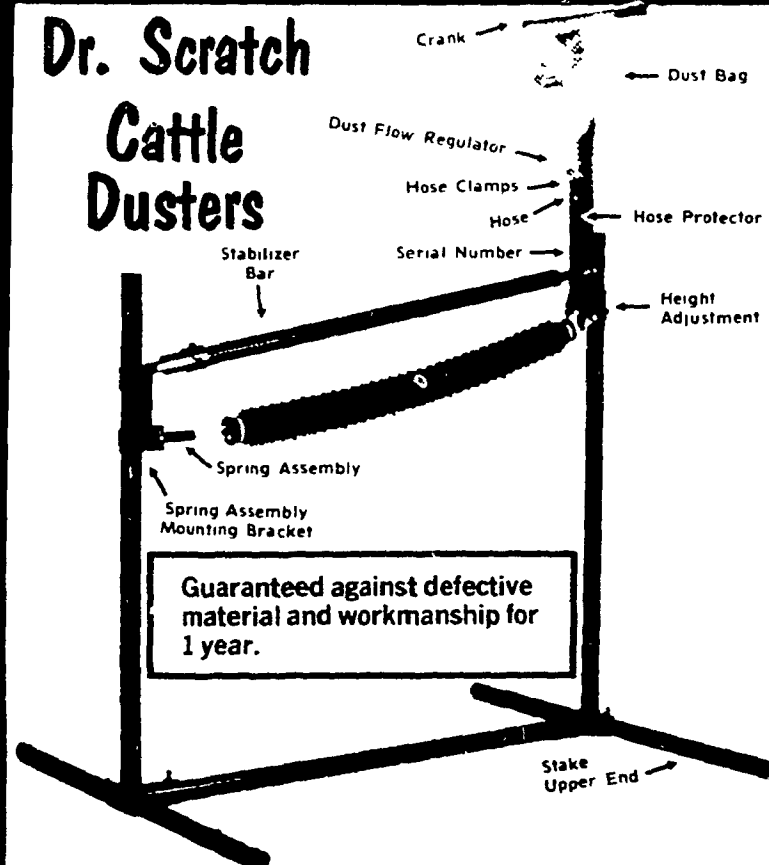

UMBERGER'S MILL
Rt. 4 Lebanon, PA
(Fontana)
717-867-5161

INCH EQUIPMENT CO.
Dalmatia, PA
717-758-3021

PAUL W. HISTAND CO., INC.
697 N. Main St.
Doylestown, PA
215-248-9041

ECKROTH BROS. FARM EQUIPMENT
RT 2 Box 24A
New Ringgold, PA 17960
717-943-2367

Dr. Scratch Cattle Dusters

Guaranteed against defective material and workmanship for 1 year.

- New patented rubber scratching surface makes animals want to rub, dispensing effective insecticide down through hair, directly to hide. Grooms cattle well.
- One installation for whole season. Provides effective control of horn flies, both bloodsucking and biting lice and aids in reducing face fly populations and other pests.
- Weather conditions have no effect on the applicator or application. Even though dust becomes wet it does not effect the efficacy of the insecticide.