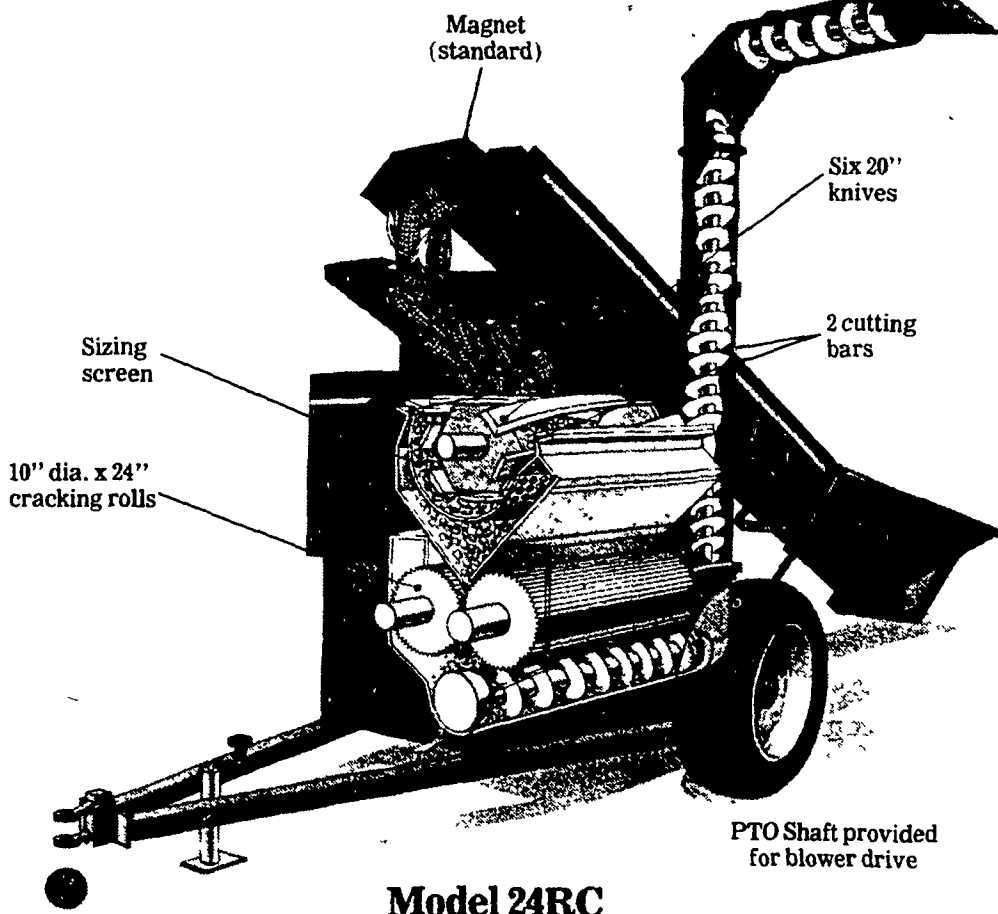

KASTEN 24 RC ROLLER MILLS

turn high moisture corn into low cost feed.

Model 24RC

KASTEN
KASTEN MFG. CORP. ALLERTON, WI 53002 (414) 629-5511

See Your Local Dealer

CHACKAN'S SALES INC.
Rt. 31, Acme, PA
412-423-4666
Rt. 219, Somerset, PA
814-443-4197

DUNKLE & GREIB
Mill Hall, PA
717-726-3115
Centre Hall, PA
814-364-1421

THE WARNER CO.
"For You the Farmer"
Troy, PA
717-297-2141

SHUEY SALES & SERVICE
Ono, PA
717-865-4915

ICKES FARM SUPPLY
Osterburg, PA
814-276-3422

FARNSWORTH FARM SUPPLIES
Hughesville, PA
717-584-2106

POWER PRO EQUIP. CO.
Milroy, PA
717-667-6504
New Holland, PA
717-354-4241

STRALEY FARM SUPPLY
Dover, PA
717-292-2631 or
717-292-4443

GRUMELLI'S FARM SERVICE
Quarryville, PA
717-786-7318

ERNEST SHOVER FARM EQUIP.
Carlisle, PA
717-249-2239