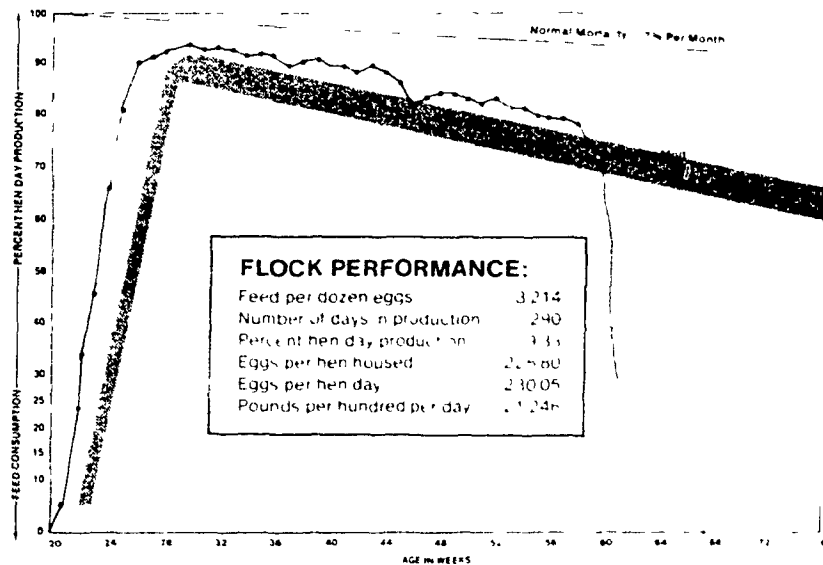

Here's the proof

Pennfield's Egg-O-Nomic layer program works.

Look over these performance records and see for yourself

With Pennfield's Egg-O-Nomic Layer Program, your flock can perform like the ones shown above. These recent records show an overall performance of 3.33 lbs. of feed per dozen eggs and 77.41% hen-day production. They averaged 259.64 eggs per hen housed in 349 days, and 21.65 lbs. of feed per 100 layers per day.