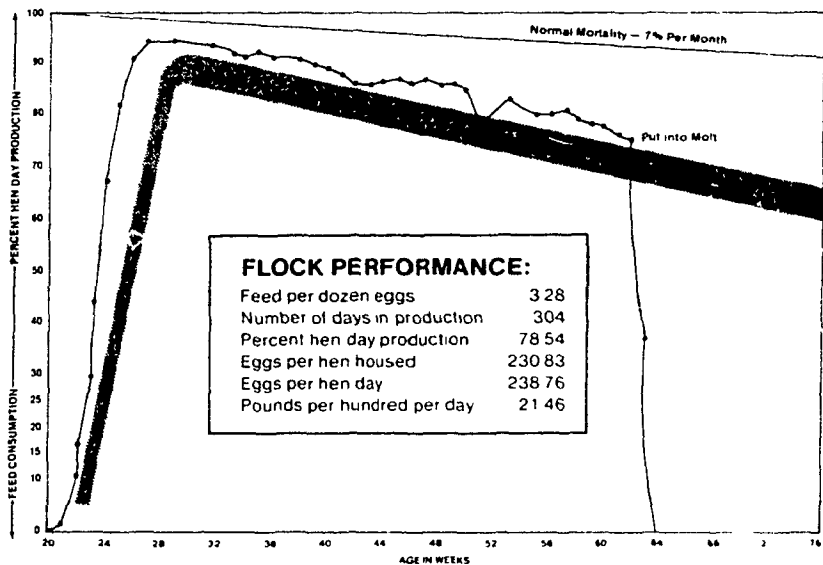

Here's the proof

Pennfield's Egg-O-Nomic layer program works.

Look over these performance records and see for yourself

With Pennfield's Egg-O-Nomic Layer Program, your flock can perform like the ones shown above. These recent records show an overall performance of 3.33 lbs. of feed per dozen eggs and 77.41% hen-day production. They averaged 259.64 eggs per hen housed in 349 days, and 21.65 lbs. of feed per 100 layers per day.