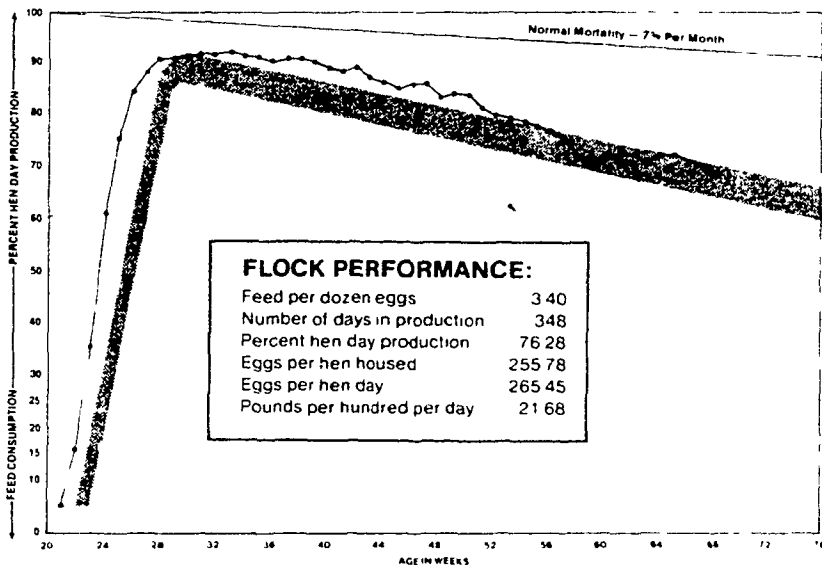

Here's the proof

Pennfield's Egg-O-Nomic layer program works.

Look over these performance records and see for yourself

With Pennfield's Egg-O-Nomic Layer Program, your flock can perform like the ones shown above. These recent records show an overall performance of 3.33 lbs. of feed per dozen eggs and 77.41% hen-day production. They averaged 259.64 eggs per hen housed in 349 days, and 21.65 lbs. of feed per 100 layers per day.