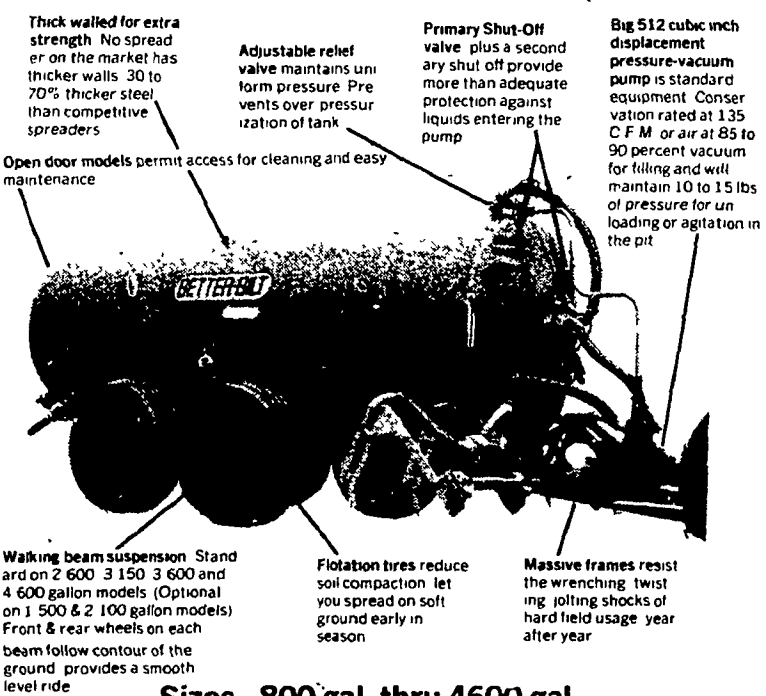

USED FARM EQUIPMENT

- JD 4440 tractor, 285 hrs.
- JD 4240, like new
- JD 4430 w/duals
- JD 4520
- JD L Tractor w/plow & cultivators
- MF 220 w/mower, 100 hrs.
- JD 3x16 3 pt., mounted, $325
- JD 1250 3x16 plow, like new
- JD F125, 4x16, 3 pt. plow
- JD F145A 5x16 semi-mount plow
- JD 1450 5x16 semi-mtd. plow
- Freeman loader for MF 135 tractor
- Farmhand loader for JD 3010
- JD 465 flail spreader, like new
- NI 208 spreader
- NI flail spreader
- JD 336 baler w/ejector
- JD 346 baler w/ejector
- NH 855 round baler, 2 mth. old, like new
- JD 241 w/ejector for parts, $475
- JD 147 baler w/#2 ejector
- JD 567 6 wheel rake, like new
- IH 56 corn planter w/disc openers
- JD 38 harvester
- JD 494A Planter
- JD 8300 grain drill, dd openers, 21x7
- JD FB 13x7 grain drill
- JD FB 17x7 grain drill
- JD 444 corn head
- JD 494 planter
- JD 400 grinder mixer
- JD 6620 sidehill combine w/15' flex platform and 6RN corn head

NEW FARM EQUIPMENT SPECIALS

JD 2440 Tractor Call For Special
JD 410 Round Baler Reduced Prices
JD Cash Rebate Available on all the above equipment Please call for details

	L.P.	S.P.
JD 115 10 Disk Harrow	4533.00	3850.00
JD 950 Roller Harrow 12	6133.00	5250.00
JD 90 Skid Steer loader	10,633.00	8495.00
JD 146 loader	3576.00	2750.00
Artsway forage boxes, 16, 3 beater w/root	5287.00	4895.00

NEUHAUS'ES INC.

John Deere Sales & Service
RD2, York, PA 17403
Phone - 717-428-1953

BRICKERVILLE EQUIPMENT

SALES * SERVICE * PARTS
537 E. 28th Div. Hwy. Lititz, PA 17543
717-626-6198

Outstanding Features

Sizes - 800 gal. thru 4600 gal.
Both vacuum & augermatic spreaders for truck mount or trailer type
1 - 1974 Ford LT 9000 tandem axle tk tractor with PT 270 Cummins engine, 6 speed Fuller trans., power steering, air slide 5th wheel, good 10.00x20 tires.

SPECIALS

- 1 - Used JD 430 Tractor, WF Axle, Nice Cond.
- 1 - Used 2 Knife Plow Down Attachment For 3150 Spreader, Used Very Little
- 2 - Used 1500 gal. vacuum spreaders, one with plow down attachment, both in good condition.

Attn: Shop Mechanics

1 - Used John Beam front end alignment tool, complete

CALL US FOR YOUR NEEDS OF

- Farrowing Crates
- Lagoon Pumps
- High Pressure Pumps

- AC 7000 Dsl. Tractor
- AC 5040 Tractor
- AC 185 Tractor
- AC 160 Dsl. Tractor w/Loader
- AC C Tractor & Cultivator
- AC WD Tractor
- NH 479 Haybine
- OMC #83 Grinder Mixer
- 8C Hydra-Mac Skid Loader

ROY H. BUCH INC.
Ephrata
717-859-2441

EXPERT REPAIRS PARMAR FENCERS

- GENERATORS
- STARTERS
- ALTERNATORS

PEQUEA BATTERIES
Ronks, PA

WENGERS INC.

251 South Race Street
Myerstown, PA 17067

717-866-2135

Nights Phone: 717-866-7147 or
717-273-9089

CONSTRUCTION EQUIPMENT

NEW 1983 TRAILERS ON SPECIAL

- 2 Axle, 4 Ton $1450

RUBBER TIRED LOADERS

- JD 544B $29,500
- OMC 770 ..... $15,000
- Michigan 55 ..... Call
- Hough HH - As Is ..... Call
- Trojan 154 ..... $3500

BACKHOES

- Ford 7900 ..... $16,500
- Parsons ..... Call
- Case 580 ..... Call
- Ford 4500 ..... $10,500
- Ford 5800 ..... Call
- Long 5 in 1 ..... $16,500
- (2) IH 3400A $8950
- IH 3820 ..... $16,500
- MF 70 ..... $16,500
- IH 350 ..... $3950
- IH 3514 ..... Call
- IH 3444 ..... $7500
- Oliver 2-63 ..... $7500

BACKHOE ATTACHMENTS

- IH 3141 ..... $2000
- Sherman $2000
- JD 93 ..... $3500
- JD 93A $4900
- Case $2500
- McConnell $2200
- Long - New $4450

CRAWLER LOADERS

- Cat 955K $21,500
- Cat 951B $19,500
- JD 350 ..... $5475
- JD 350B w/Backhoe $18,500
- Cat 977L ..... Call
- Oliver OC3 ..... $2500
- JD 350 w/4 in 1 ..... $8950
- (2) Case 350 ..... $8950
- IH 340 ..... $4500
- Cat 941B $24,500
- (2) Case 450 ..... $11,500

DOZERS

- Cat D8H $18,500
- Old Cat D8 ..... Call
- AC HD7 ..... $3500
- JD 450 - 6 Way $12,500
- Case 350 6 Way $9500
- Cat D4C $10,500

TRACTORS WITH LOADERS

- Case 580CK $6950
- Ford 600 ..... $3250
- MF 20C $5950
- Ford 8N $2650
- IH 464 ..... $6450

SKID LOADERS

- OMC 1700 Diesel $6500
- Case 1845D $11,500
- IH 4150D ..... Call
- Case 1845G ..... Call

CONSTRUCTION DUMPS

- 1974 IH Diesel w/9' Body - Air Brakes $10,900
- 1946 GMC 10 Wheel Dump ..... Call
- (2) Mack 25 Ton Rock Trucks ..... Call
- (3) Mack 20 Ton Rock Trucks ..... Call

MISC. CONSTRUCTION

- (40) Used hoe buckets ..... From $150
- (25) Loader buckets ..... From $100
- (30) Set forklift forks ..... From $300
- (6) Winches ..... Call
- Adams Grader ..... Call
- Mortor Mixer ..... Call
- Hein Warner C12 Hydraulic Backhoe ..... Call
- Wayne 984 Diesel Street Sweeper $8950
- 1 Ton Roller ..... Call

TRAILERS