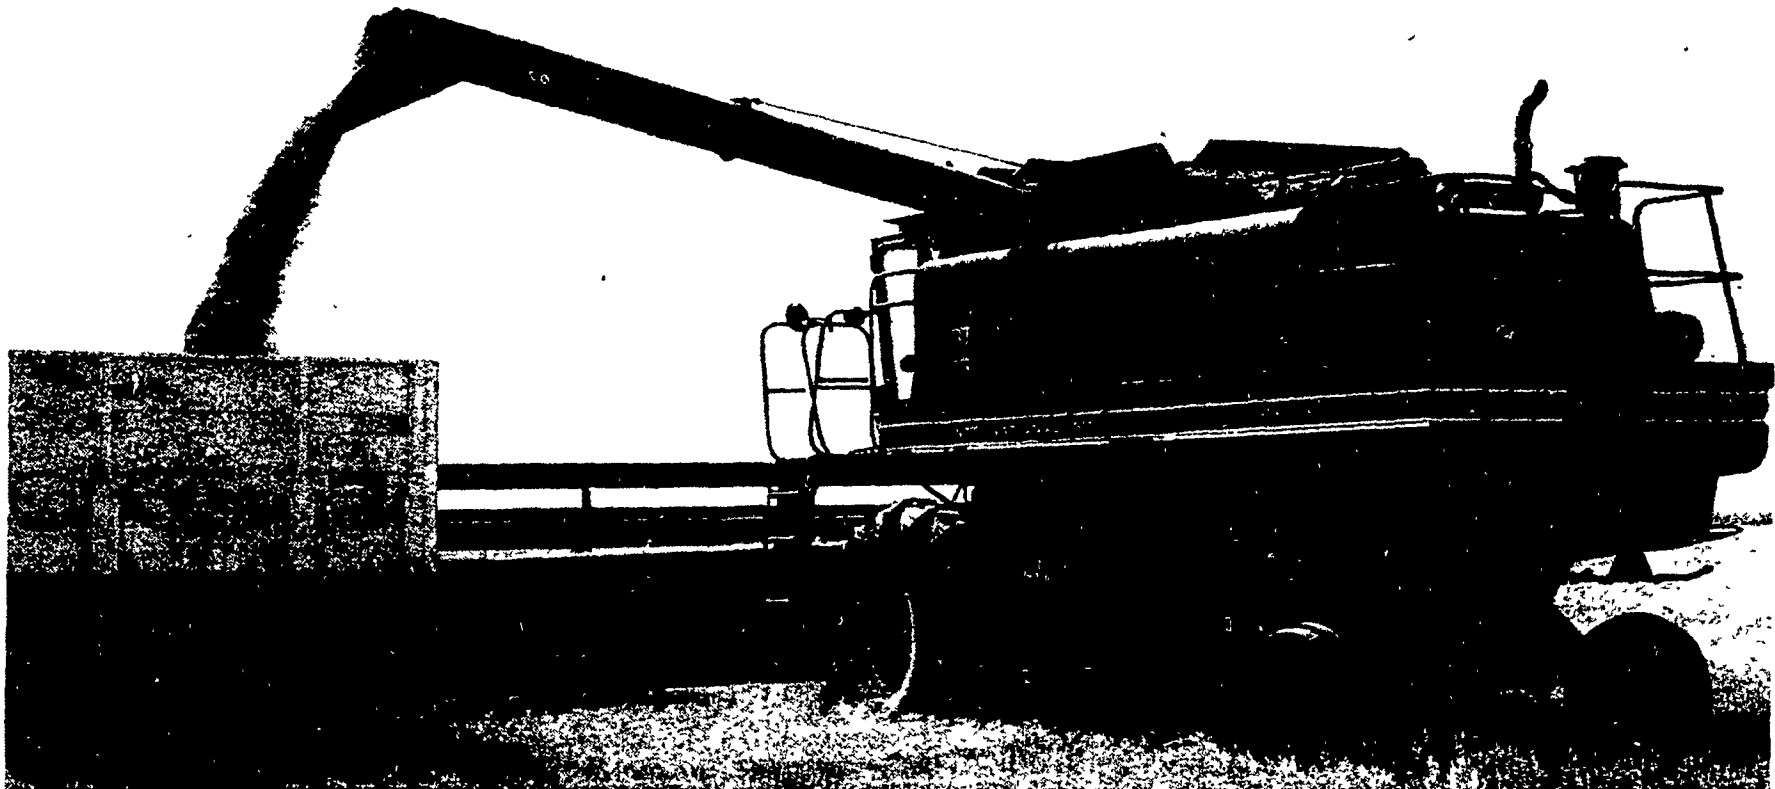

IH COMBINE HEADQUARTERS IN EASTERN PA. FEATURING...

AXIAL-FLOW... SIMPLICITY — THE MOST MODERN OF ALL

**THE FIELD PROVEN IH AXIAL-FLOW COMBINES
SAVE MORE GRAIN AND CAUSE LESS CRACKAGE**

A COMBINE BOUGHT FROM HOOBERS'

**OUR MECHANICS ARE
FACTORY TRAINED**

**IS BACKED BY
EXPERIENCED**

**WE STOCK
COMBINE PARTS**

PARTS AND SERVICE PEOPLE WHO CARE

7818 - IH 715 D Hydro, 18.4x26,
AC Monitor

**WAIVER OF
FINANCE
till
MAY 1, 1984**

8010 - Massey 510 D AC, 1143
Cornhead, 836 Hours

7138 - IH 915 D Hydro, AC, 28Lx26

7963 - IH 1480 Axial Flow, 30.5x32
Tires, AC, Monitor, 1486 Hrs.

7904 - Deere 4400 Gas, 13' Grain
head

7158 - AC Gleaner F Gas, 330
Cornhead, 13' Platform