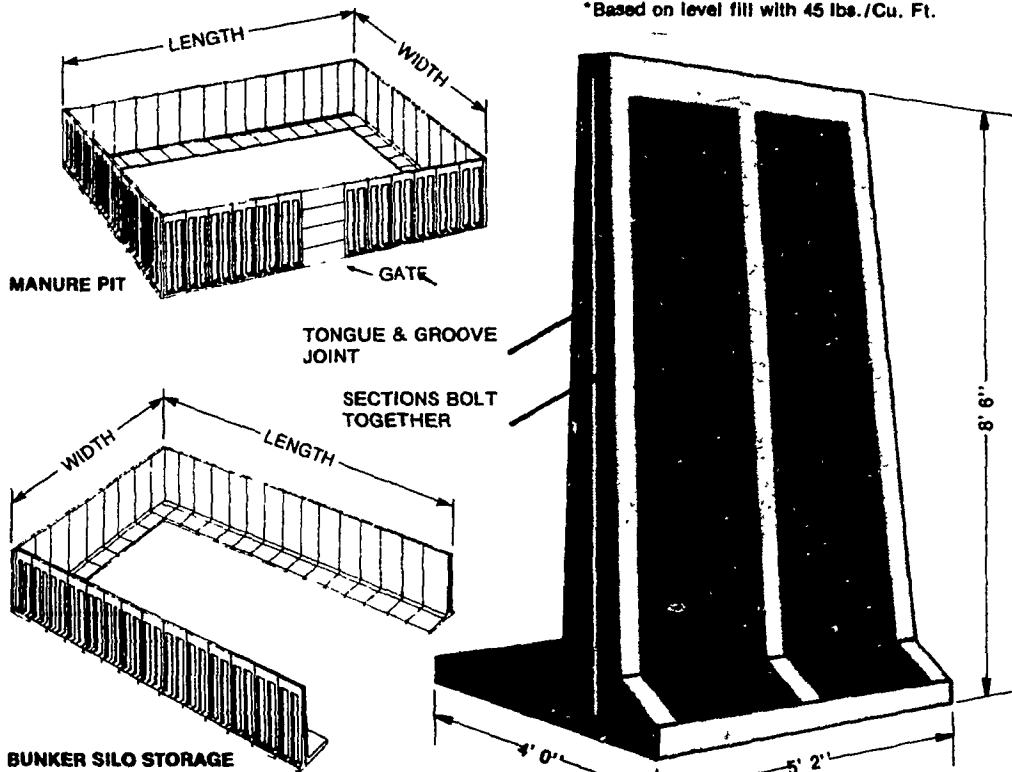

★ Leasing Available! ★

Sollenberger Silos Corp.

A Nitterhouse Company
Box N Chambersburg, PA 17201 (717) 264-8588
A Producer of Quality Concrete Products Since 1923