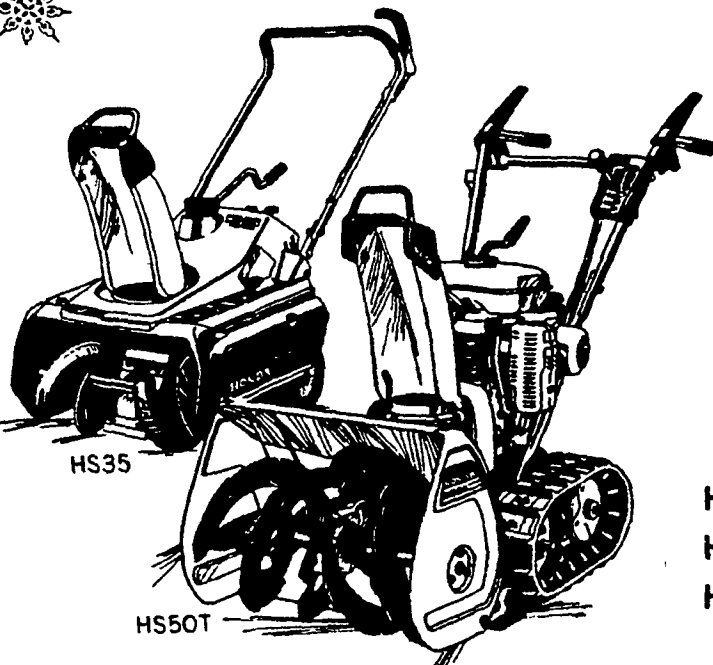

THINK SNOW, THINK HONDA

SAVE ON THESE OFF SEASON PRICES
10% DOWN AND PAY THE BALANCE NOVEMBER 1ST

Honda's snowthrower and snowblowers can really get you out from under. Our single-stage snowthrower has an exclusive auger paddle system that's semi-propelled and strong enough to break through hard snow.

And our new, 2-stage 5 HP heavy duty snowblower features a choice of wheels or tracks for greater snow-gripping ability than most conventional models.

MODELS AVAILABLE

	LIST	SALE
HS-35	$446	$396
HS-50W	$934	$794
HS-50T	$1,011	$897

Monday, Thursday, Friday
'til 9:30
Tuesday, Wednesday, Saturday 'til 6:00
Phone 717-665-2407

Elm, PA