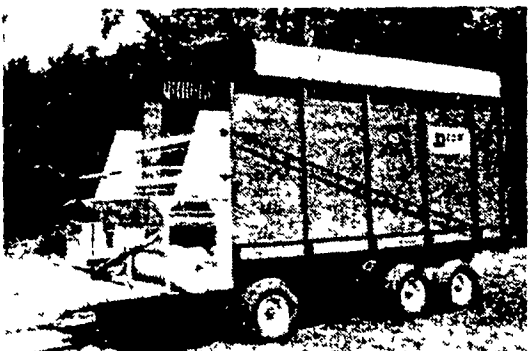

*Based on level fill with 45 lbs./Cu. Ft.

★ Leasing Available! ★

Sollenberger Silos Corp.

A Nitterhouse Company
Box N Chambersburg, PA 17201 (717) 264-8588
A Producer of Quality Concrete Products Since 1923

DION MACHINERIES

SELF UNLOADING FORAGE BOXES

The DION FORAGE BOX is well known for a long time for its ruggedness, versatility and HIGH UNLOADING SPEED.

**BOXES IN STOCK COMPARE
PRICES & QUALITY**

HEISEY FARM EQUIPMENT