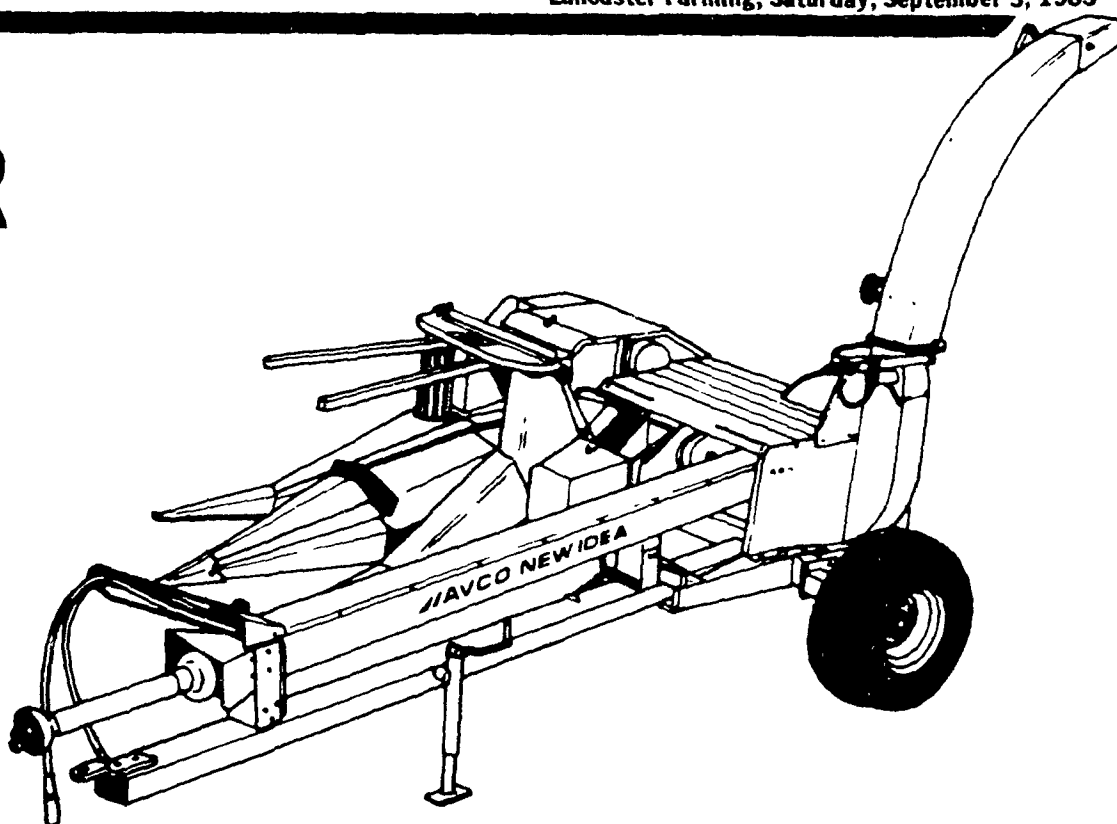

HERE'S YOUR FREE PROFIT HARVESTER CHECKLIST

Look for high performance
pull choppers with:

- ✓ Two models to choose from — 2 or 3-row harvesting capacity... up to 90" hay pickup
- ✓ 2 and 3-row crop heads with self-sharpening rotary cut-off knives and aggressive self-cleaning gathering belts to assure clean cutting and high capacity
- ✓ Row crop heads that easily interchange with either a 72 or 90-inch hay pickup
- ✓ Pickup attachments with low-profile, open end designs to get the crop others leave in the field
- ✓ Convenient electrical controls that eliminate ropes, levers and cranks
- ✓ Dual electric clutching to provide feed roll and gathering unit stop, start and reverse control with the "flick of a switch"
- ✓ Aggressive, positive-grip feed rolls that assure a uniform material mat for efficient, high capacity cutting
- ✓ Power efficient, fuel-saving, 12-knife cutter-head that can fine chop without fuel-robbing re-cutter screens

Look for all these advantages and find... Avco New Idea pull-type forage harvesters. See us soon for all the facts.

AVCO NEW IDEA

"The Facts Speak for Themselves"

— SEE YOUR AVCO NEW IDEA DEALER TODAY —

PENNSYLVANIA