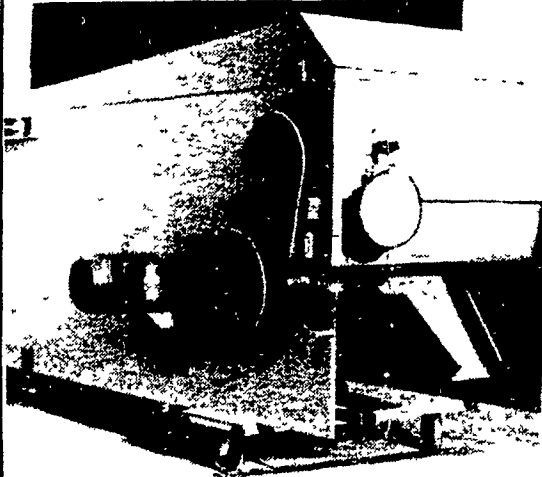

RISSLER FEED MIXERS

More and more farmers are finding that mixed rations are producing healthier and better livestock, plus better feed efficiency. Veterinarians, nutritionists consultants and feed analyst are recommending (TMR) feeding systems. Perhaps you can also increase profits by turning to this system.

This **UNIQUE** design was developed so farmers can have more for less. A 15,000 lb. pintle web with 2" high paddles will tumble feed from end to end. An auger with left and right flighting will bring feed to center and keep the pile crowned. This auger will mix the feed from side to side at the rate of 1200 lbs. of feed per minute and will unload when drop out is opened. Convenient crank allows flow from 0 to 1500 lbs. a minute whatever desired.

Box is coated with urethane on inside with glass like finish that is abrasion resistant. All stress points are lined with 1/4" and 5/16" heavy steel. Heavy duty bearings can be relubricated and easily accessible. Takes less HP than conventional mixers.

Optional stainless steel floor. Electronic or mechanical instant-weigh scales.

For more information and our low low prices, Call or Write

I.H. Rissler Mfg.

RD #3 Denver Rd.
Denver, Pa. 17517
(215) 267-2453

FARM EQUIPMENT

FARM EQUIPMENT

SPECIAL OF THE MONTH
JD 2640 Tractor w/Hi-Lo Dual
Remote 18.4 x 30 Tires
Call For Special Price

NEW TRACTORS

- JD 650 MFWD
- JD 750 MFWD
- JD 2350
- JD 2950 SGB, MFWD
- JD 4250 SGB, PS

NEW MACHINERY

- JD 712 Mulch Tiller, 11'
- JD 1250 Plow 3-16"
- JD 1250 Plow 4-18"
- JD 2600 Plow 5-18"
- JD 950 12 ft. Roller Harrow
- JD 7000 Cons. Planters 4 & 6 rows
- JD 1209 Mower Conditioner
- JD 1326 Mower Conditioner
- JD 327 Baler w/30 Ejector
- JD 714A Forage Wagon
- JD 66 Blower
- JD 445 Spreader
- JD 450 Hydro-push Spreader
- JD 670 Rake

USED MACHINERY

- JD 850 Tractor w/Turf Tires
- JD 400 Garden Tractor w/60" mower & front blade
- Farmall 350 w/cultivators
- JD 2020 Diesel
- JD 54 Spreader
- JD 3 btm. 3 pt. hitch plow
- IH Model B414 Diesel Tractor w/Kelly Loader
- Case 1537 Skidsteer Loader
- IH 13x7 disc grain drill w/grass seed attachment
- MF 260 Harvester w/2RN p-up
- MF 135 tractor
- Hesston 1090 9' Haybine
- IH 2 R Planter
- 12" Post Hole Digger
- NH Super 23 Forage Blower
- JD 480 Mower Conditioner
- JD 7000 Max Emerg Planter, 4 Row
- JD 70 Skid Steer Loader
- Woods Rotary Mower, like new

Miller-Lake, Inc.

R.D. #2 Box 273A
Belleville, PA 17004
Ph. (717) 935-2335