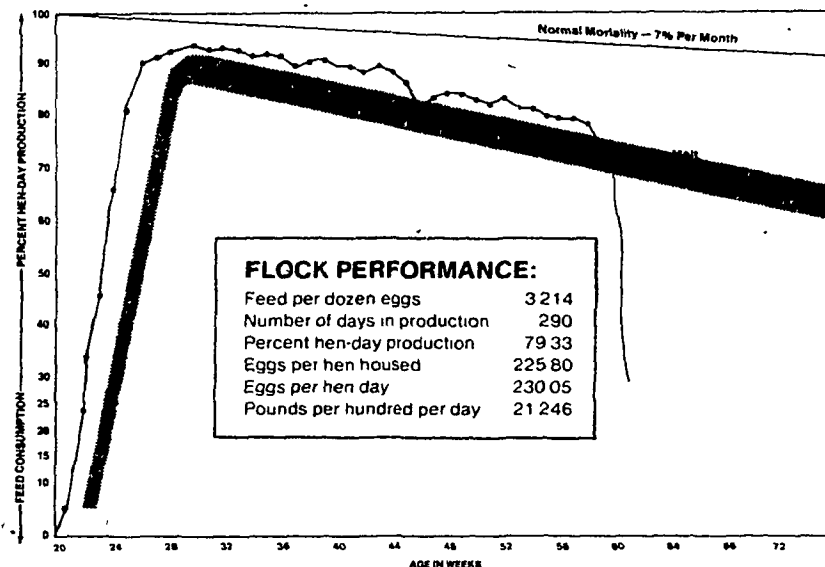

Here's the proof

Pennfield's Egg-O-Nomic layer program works.

Look over these performance records and see for yourself

With Pennfield's Egg-O-Nomic Layer Program, your flock can perform like the ones shown above. These recent records show an overall performance of 3.33 lbs. of feed per dozen eggs and 77.41% hen-day production. They averaged 244 eggs per hen housed, and 21.65 lbs. of feed per hundred layers per day.