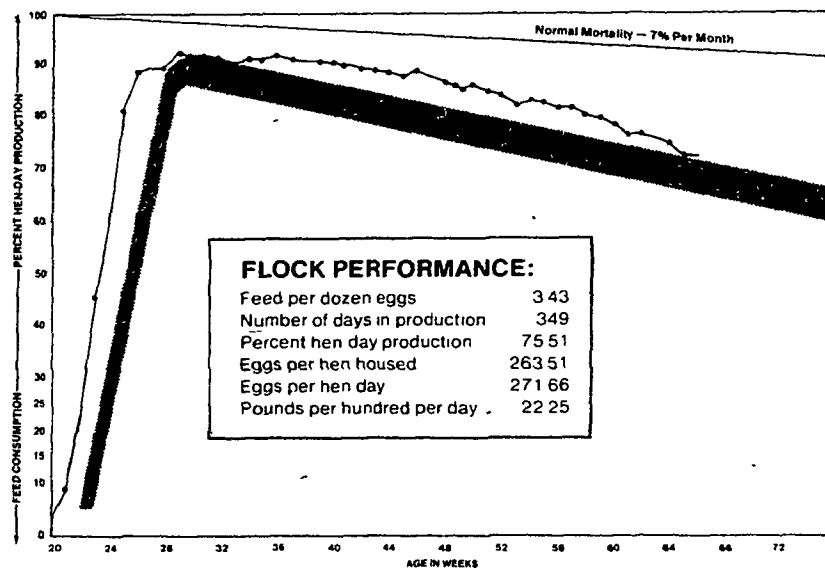

Here's the proof

Pennfield's Egg-O-Nomic layer program works.

Look over these performance records and see for yourself

With Pennfield's Egg-O-Nomic Layer Program, your flock can perform like the ones shown above. These recent records show an overall performance of 3.33 lbs. of feed per dozen eggs and 77.41% hen-day production. They averaged 244 eggs per hen housed, and 21.65 lbs. of feed per hundred layers per day.