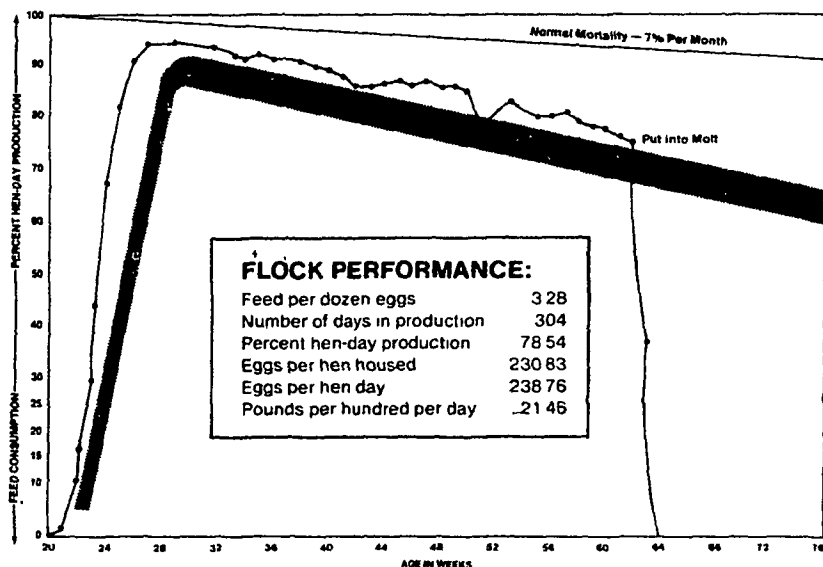

Here's the proof

Pennfield's Egg-O-Nomic layer program works.

Look over these performance records and see for yourself

With Pennfield's Egg-O-Nomic Layer Program, your flock can perform like the ones shown above. These recent records show an overall performance of 3.33 lbs. of feed per dozen eggs and 77.41% hen-day production. They averaged 244 eggs per hen housed, and 21.65 lbs. of feed per hundred layers per day.