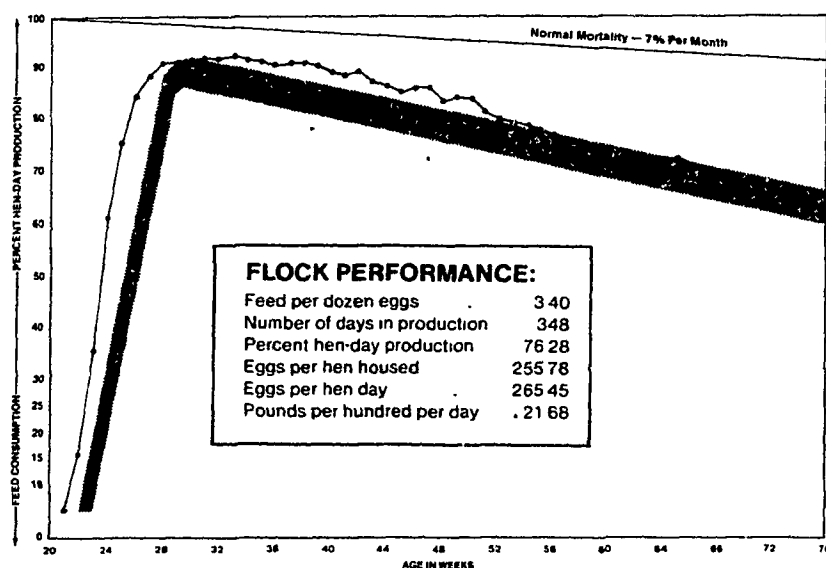

Here's the proof

Pennfield's Egg-O-Nomic layer program works.

Look over these performance records and see for yourself

With Pennfield's Egg-O-Nomic Layer Program, your flock can perform like the ones shown above. These recent records show an overall performance of 3.33 lbs. of feed per dozen eggs and 77.41% hen-day production. They averaged 244 eggs per hen housed, and 21.65 lbs. of feed per hundred layers per day.