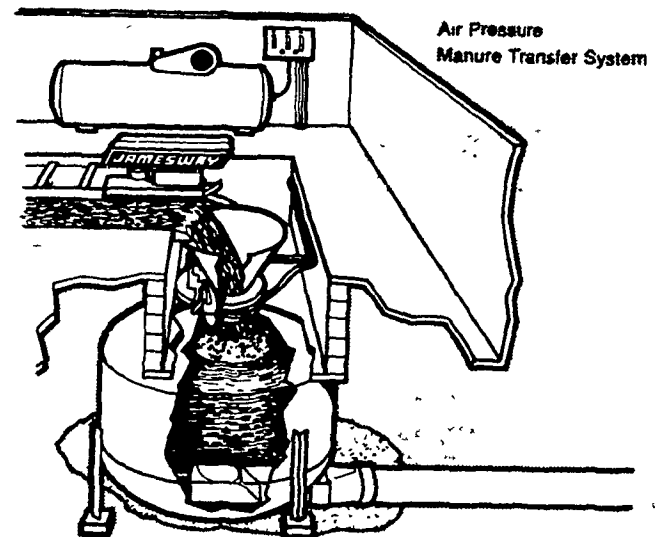

Complete manure management systems all under one cap

However you prefer to manage your manure resource, the systems that can help you do it your way are all available from one dependable source. From us... your Butler/Jamesway Manure Systems dealer.

We feature the Liqui-Stor™ above-ground tank system plus a wide choice of equipment to match your needs for collecting, delivering, pumping, agitating, hauling, broadcasting and injecting manure in the soil. It's high quality equipment from three trusted names—Butler, Jamesway and Nesseth—now together as one company, with an unbeatable combined track record of proven performance. Backed by our knowledgeable dealer service when you need it. And your source for quality, proven feeding systems too.

So stop in soon for details about your kind of manure management systems... and leasing programs to help you get them. All under one cap.

Jamesway Division

...the better way

The better way begins with us

RED BARN EQUIPMENT CO.
212 Powder Mill Rd.
Renfrew, PA
412-482-2870

ROVENDALE SUPPLY
R.D. 2
Watson, PA
717-538-5521
717-742-7521

SOLLENBERGER SILO CORP.
P.O. Box N
Chambersburg, PA 17201
717-264-9588

DANIEL STOLTZFUS
R.D. 2
Lewistown, PA 17044
717-242-0776

J. A. SWOPE
(Ribstone Silos)
Box 121, R.D. 1
Myerstown, PA
717-933-4758

HARRY L. TROOP
R.D. #1
Cochranville, PA
215-593-6731

DELAWARE BENNETT MACHINE CO.
1601 S. Dupont Blvd.
Milford, DE
302-422-4837

NEW JERSEY GEORGE A. COLEMAN
Rt. #2, Box 216
Elmer, NJ
609-358-8528

G. HIRAM BUCHMAN, INC.
Rte. 519 N. off Rte. 46
P.O. Box 185
Belvidere, NJ 07823
201-475-2185

NEW YORK CHARLES OLIN & SONS
575 Philo Road
Elmira, NY 14903
607-796-2186