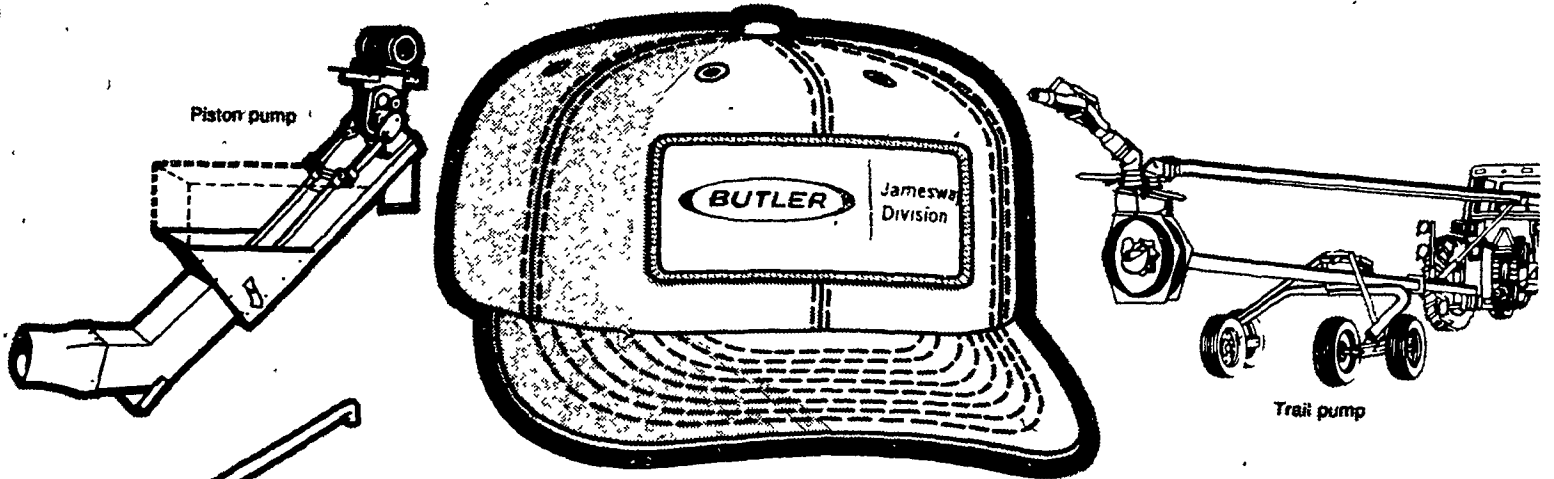

GRANT MELLOTT
Needmore, PA
717-573-2387

MENDENHALL DAIRY SUPPLY
R.D. #4
Brookville, PA
814-849-5539

Stationary, 3-point or trail-mount shredder pumps

Side mount pump

NEW Liqui-Stor™ manure tank

Tank-R™ spreader with manure injectors