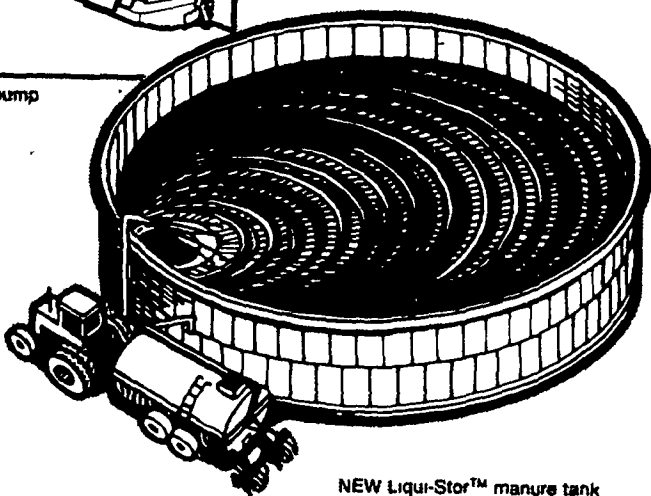

GRANT MELLOTT
Needmore, PA
717-573-2387

MENDENHALL DAIRY SUPPLY
R.D. #4
Brookville, PA
814-849-5539

Stationary, 3-point or trail-mount shredder pumps

Side mount pump

NEW Liqui-Stor™ manure tank

Tank-R™ spreader with manure injectors