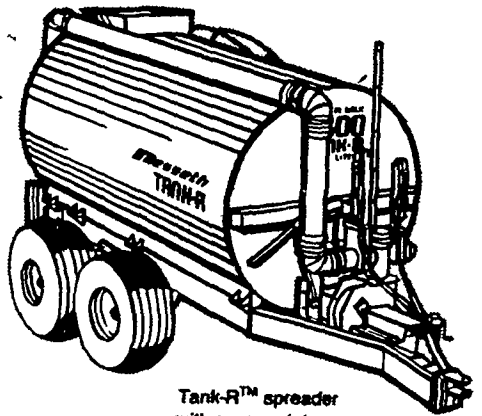

GRANT MELLOTT
Needmore, PA
717-573-2387

MENDENHALL DAIRY SUPPLY
R.D. #4
Brookville, PA
814-849-5539

Stationary, 3-point or trail-mount shredder pumps

Side mount pump

NEW Liqui-Stor™ manure tank

Tank-R™ spreader with manure injectors