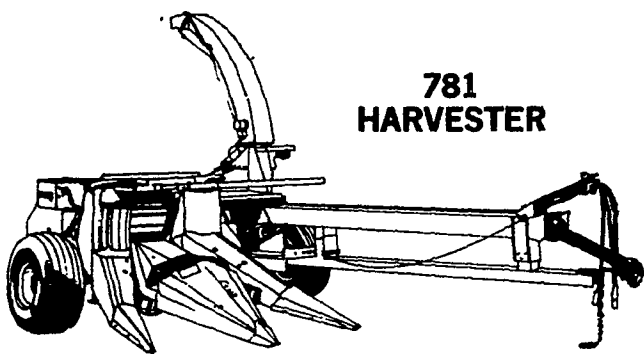

## Now For Your Fall Harvest TWO WHITE TAG SPECIALS

781  
HARVESTER

3688  
TRACTOR

**A COMBINATION THAT CAN'T BE BEAT!**

781 Harvester w/2 Row Crop Unit  
List ..... \$14,299.00  
Reg. Sale Price ..... 12,600.00  
LESS SPECIAL DISCOUNTS  
TOTALING 13% ..... 1,638.00  
AUG. SALE PRICE... **\*10,962.00**