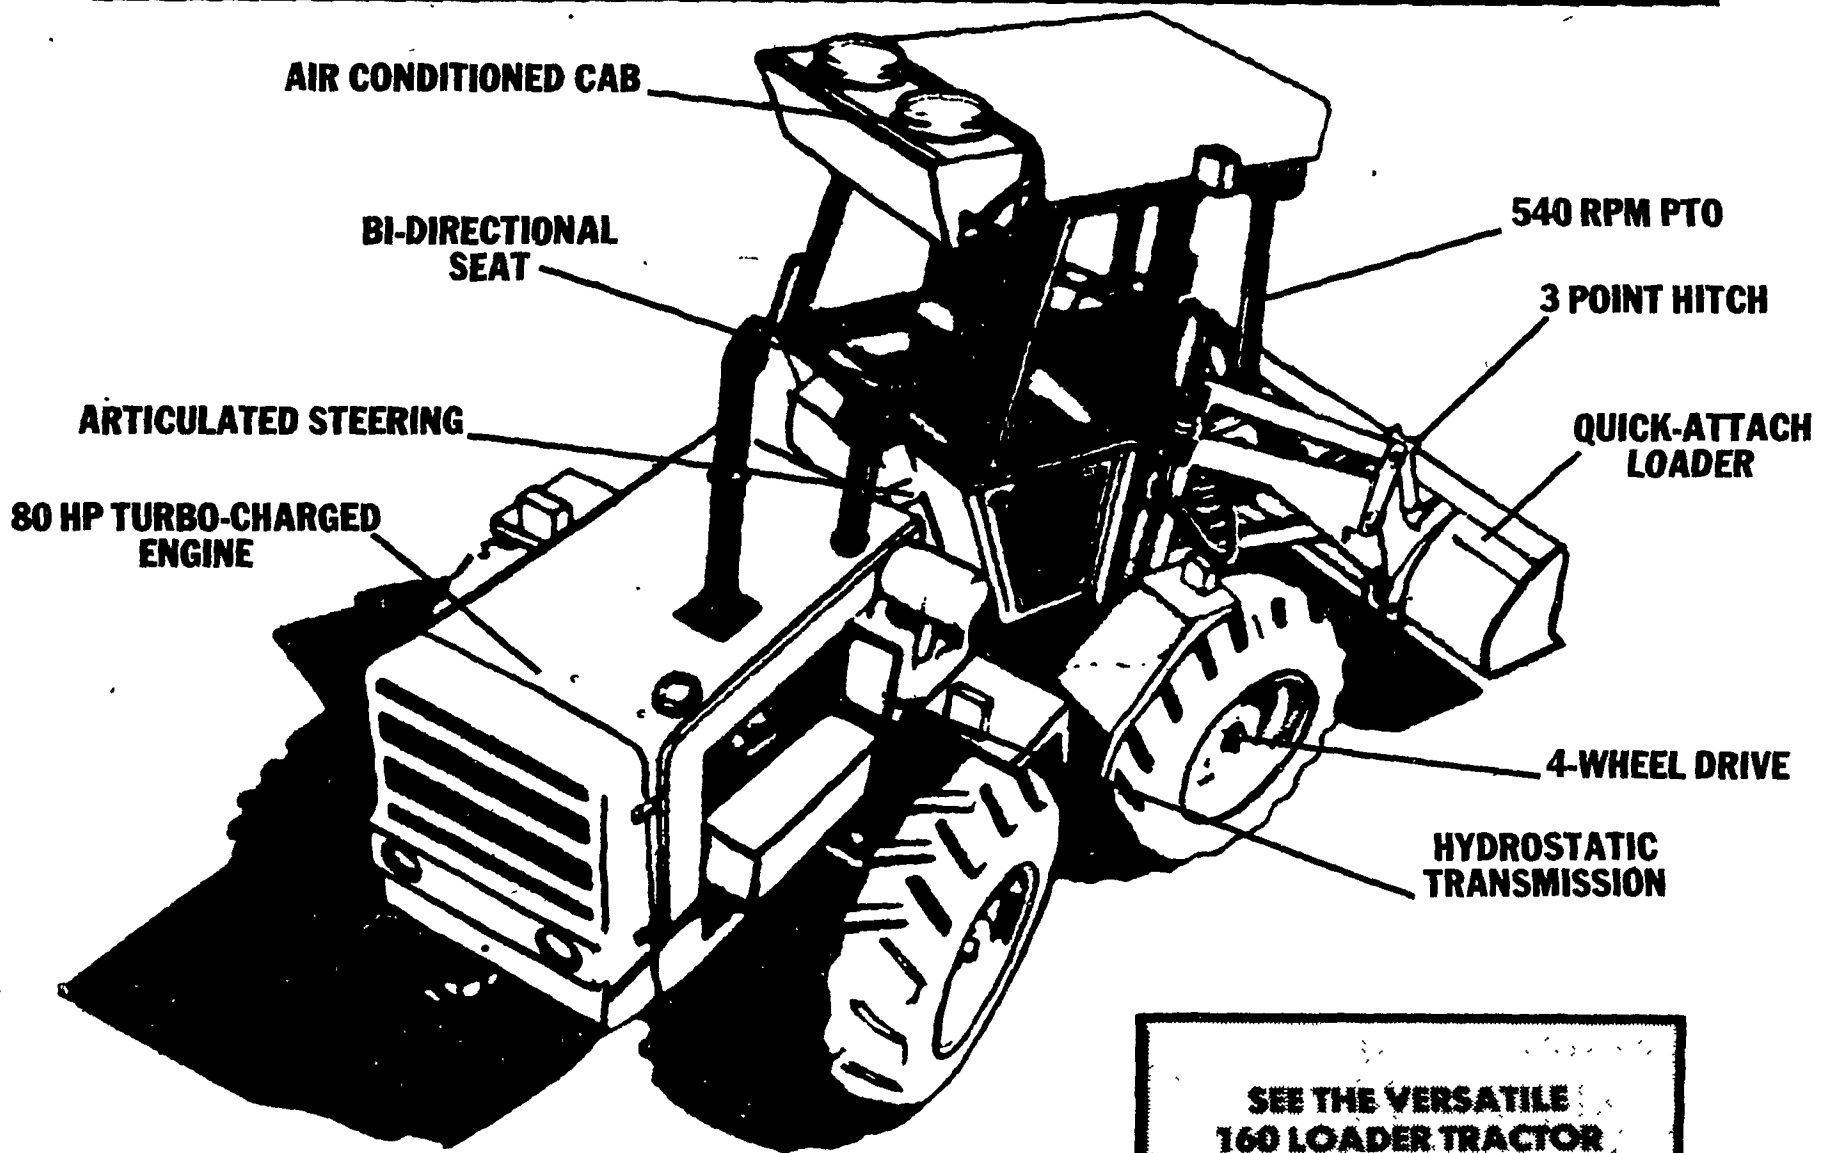

"WOW! WHAT A TRACTOR"

**WHEN YOU CONSIDER A UTILITY TRACTOR LOADER
NOTHING COMPARES TO A VERSATILE**

**THE MODEL 160 LOADER WILL
DO THE WORK OF TWO OR
THREE TRACTORS ON YOUR FARM**

**SEE THE VERSATILE
160 LOADER TRACTOR
at
AG PROGRESS DAYS
August 23, 24, 25
Located On West 2nd St.**

**ALL NEW AND USED
PRODUCTS BACKED
BY
HOOBER
PARTS
& SERVICE**

YOU CAN AFFORD A VERSATILE
C.B. HOOBER & SON, INC.
INTERCOURSE, PA
717-768-8231

HOOBER EQUIPMENT, INC.
MIDDLETOWN, DE
(302) 378-9555