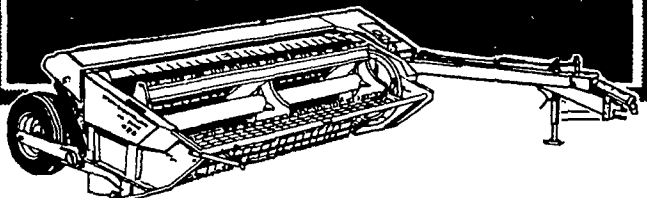

Haymaking's  
finest  
9-footer.

Full-width conditioning rolls in the Model 489 Haybine® mower-conditioner are located in the main frame, not the header. The lighter header responds quicker to ground contours and greatly reduces knife and guard damage. The "489" is designed for operators who demand the very best.

Heavyweight.

The Model 892 is the biggest capacity pull-type forage harvester offered by Sperry New Holland. Built for big-tractor horsepower, the "892" can be used with tractors up to 175 horsepower. The optional METALERT™ electronic metal detector — a Sperry New Holland exclusive — reduces harvester damage and can cut down on hardware disease. The "892" is available with 12-knife or 8-knife cutterhead. Exclusive underbeveled knives never need rebeveling and make knife sharpening fast and easy. Flip-up feedroll makes shearbar adjustment easy.

Latest in the  
best-selling  
14" x 18" line.

It's the Model 316 from the baler leader... Sperry New Holland. The 316 is built with extra rugged features to handle tough crops. It's designed to work hard and provide many years of dependable service.

Bale and load in half the time.

The Model 75 combines reliable hydraulic drive and overall rugged construction to give you a bale thrower with unmatched reliability. Electric control option provides fingertip control of bale direction and distance. An automatic hitch allows you to unhitch a loaded wagon without leaving the tractor seat. If you want to bale and load in half the time, stop in soon for a close look at the Model 75 hydraulic bale thrower from the baler leader... Sperry New Holland.