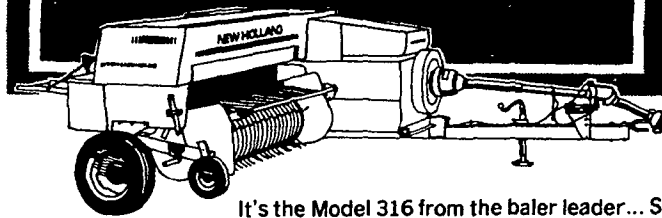

Heavyweight.

The Model 892 is the biggest capacity pull-type forage harvester offered by Sperry New Holland. Built for big-tractor horsepower, the "892" can be used with tractors up to 175 horsepower. The optional METALERT™ electronic metal detector — a Sperry New Holland exclusive — reduces harvester damage and can cut down on hardware disease. The "892" is available with 12-knife or 8-knife cutterhead. Exclusive underbeveled knives never need rebeveling and make knife sharpening fast and easy. Flip-up feedroll makes shearbar adjustment easy.

There's a big choice of crop heads, including the exclusive interchangeable 3-row crop head/windrow pickup, 2-row low-profile crop head, conventional windrow pickup, sickle-bar and ear-corn snapping heads. Under-knife baffles increase capacity. Like all Sperry New Holland machines, the "892" is backed by a service and parts system that's second to none.

Small-farm  
labor saver.

If you're working alone, the economy Model 1003 automatic bale wagon will save you time and labor. Bales need never be picked up by hand when you own a bale wagon that does it all — picks up, hauls, stacks and retrieves automatically, while you sit in the driver's seat. The "1003" handles 83 14" x 18" bales per load. Stop by and let us show you all the features of this labor saver.

Latest in the  
best-selling  
14" x 18" line.

It's the Model 316 from the baler leader... Sperry New Holland. The 316 is built with extra rugged features to handle tough crops. It's designed to work hard and provide many years of dependable service.