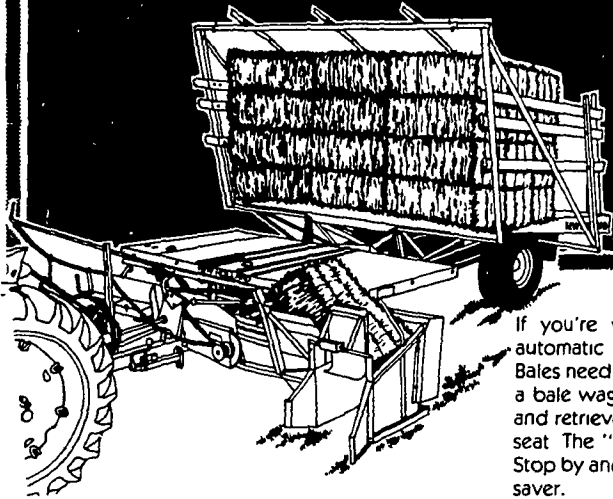

Haymaking's  
finest  
9-footer.

Full-width conditioning rolls in the Model 489 Haybine® mower-conditioner are located in the main frame, not the header. The lighter header responds quicker to ground contours and greatly reduces knife and guard damage. The "489" is designed for operators who demand the very best.

Heavyweight.

The Model 892 is the biggest capacity pull-type forage harvester offered by Sperry New Holland. Built for big-tractor horsepower, the "892" can be used with tractors up to 175 horsepower. The optional METALERT™ electronic metal detector — a Sperry New Holland exclusive — reduces harvester damage and can cut down on hardware disease. The "892" is available with 12-knife or 8-knife cutterhead. Exclusive underbeveled knives never need rebeveling and make knife sharpening fast and easy. Flip-up feedroll makes shearbar adjustment easy.

Small-farm  
labor saver.

If you're working alone, the economy Model 1003 automatic bale wagon will save you time and labor. Bales need never be picked up by hand when you own a bale wagon that does it all — picks up, hauls, stacks and retrieves automatically, while you sit in the driver's seat. The "1003" handles 83 14" x 18" bales per load. Stop by and let us show you all the features of this labor saver.

Latest in the  
best-selling  
14" x 18" line.

It's the Model 316 from the baler leader... Sperry New Holland. The 316 is built with extra rugged features to handle tough crops. It's designed to work hard and provide many years of dependable service.