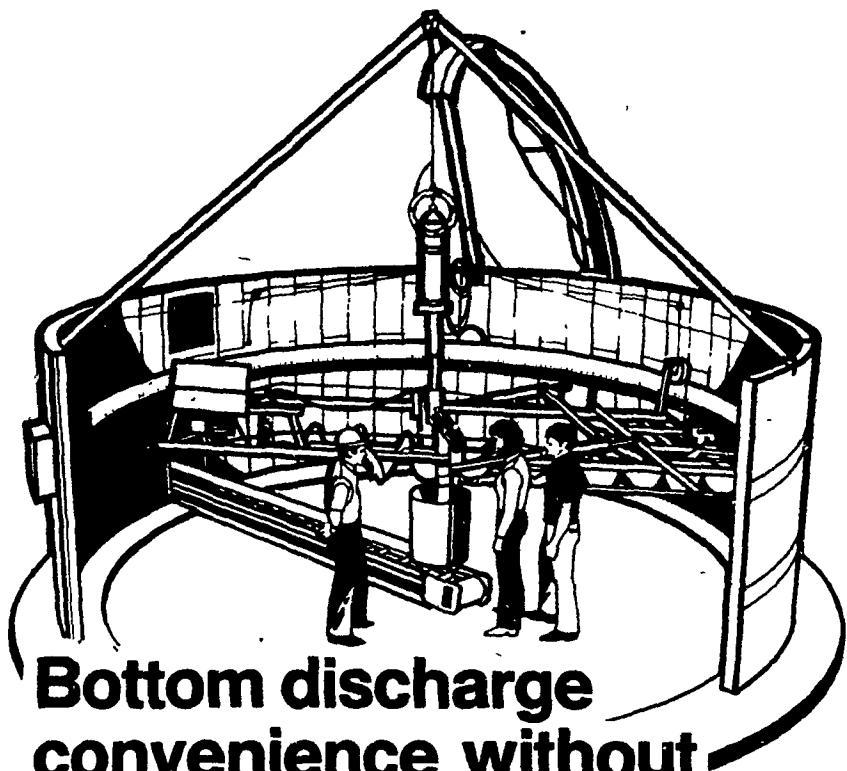

BUTLER

**Jamesway
Division**

... the better way

**Bottom discharge
convenience without
bottom unloader costs**

Team your upright, concrete silo with a Big Jim top unload, bottom discharge super silage system to get the advantages of bottom unloading without the costs and complications. And you get something most bottom systems can't provide... even crop distribution for firm packing, proper fermentation. Plus many automatic features. And a clean chute.

**There's no better way than Jamesway..
See us for systems and service.**

**BIG JIM[®]
Super Silage Handling System**

**New slant
on manure hauling**

From its forward-slant, front-unloading design to effective rear spreading, you get total performance like no other liquid manure spreader. The Super-Mix Tank-R not only hauls and spreads manure, but also shreds, blends and injects it in the soil. Available in three capacities to match your manure management needs; for truck mounting or with tandem axle gear.