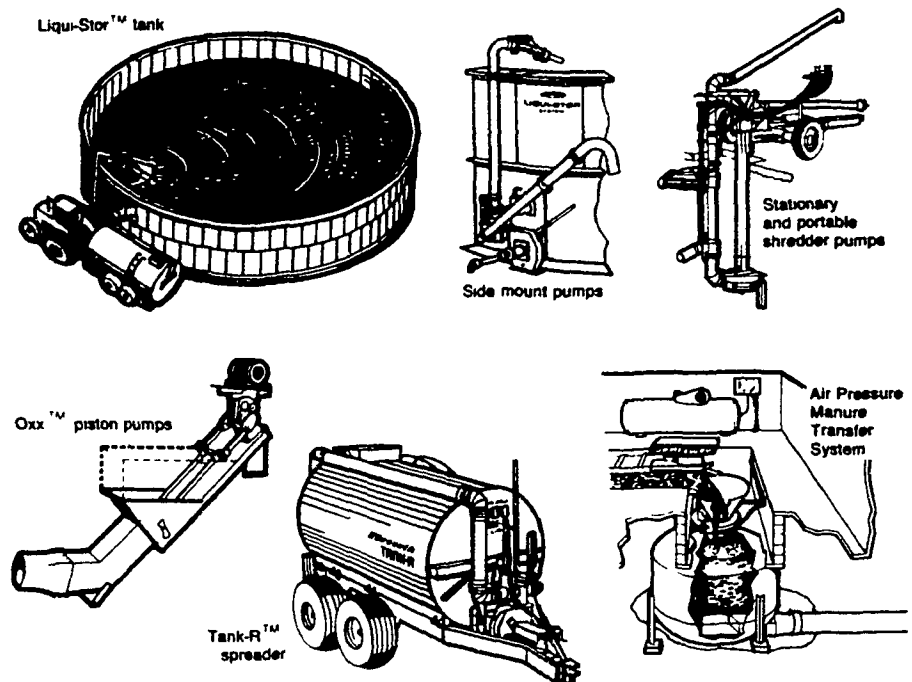

## NEW liquid manure system lets you manage your way

Now, the new Liqui-Stor™ tank completes the liquid manure management system that can help you save time, labor and nutrients when handling your valuable manure resource. Includes a variety of equipment for collecting, delivering, pumping, agitating, hauling, broadcasting and injecting. The right size and capacity for your operation. Plus features that add up to years of dependable performance.