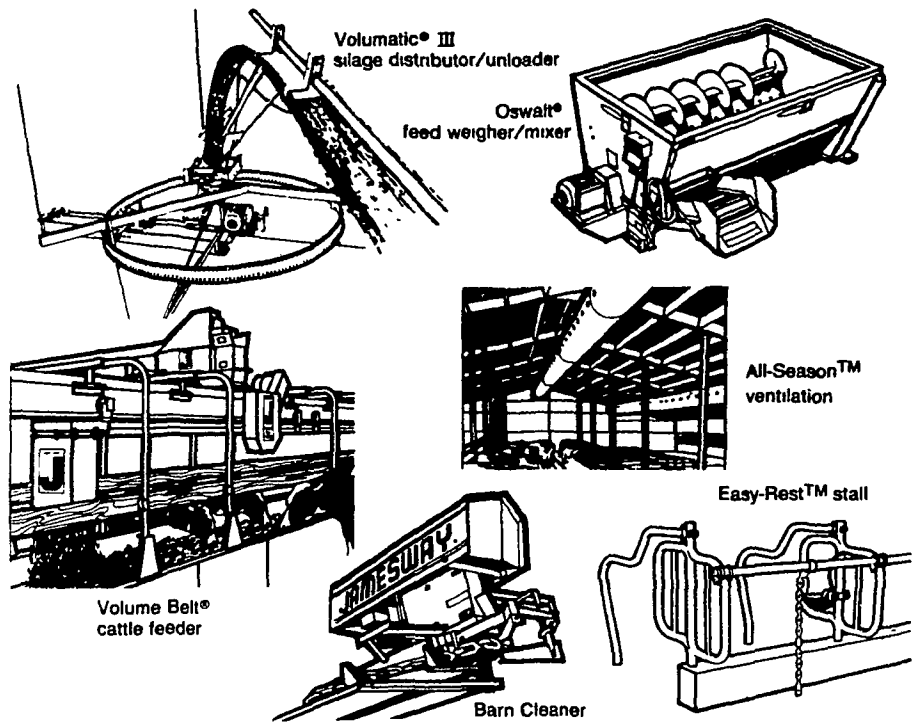

Jamesway

...the better way

Better livestock management starts with us

In today's economy, it has never been more important to make the right farmstead equipment decisions. Equipment that's quality-designed to protect your hard-earned investment... and to provide years of proven performance that can save you time and work. Good reason to look over the Jamesway line... and to look us over too.

There's no better way than Jamesway...
See us for systems and service you can depend on.