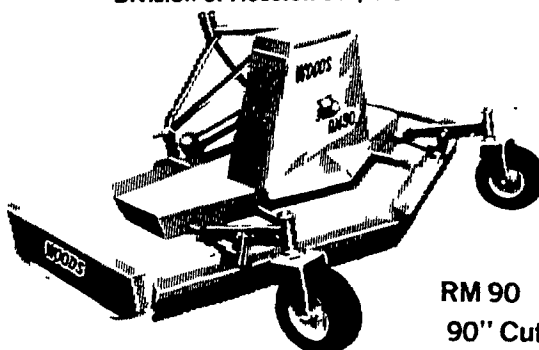

NOW AVAILABLE... THE NEW

ESTATE

**48", 60" and 72" REAR MOUNTED ROTARY MOWER
With GRASS CATCHER ATTACHMENT**

- Grass Catcher and Leaf Catcher
- All Steel Construction
- 17 Bushel Capacity

BUY THE PROVEN... INSIST ON BMB

- Semi-Mounted Hopper floats independently of mower
- 14" Blower Fan

**Call Now For A Free Demonstration
We Will Trade Your Old Mower**

**BUSH HOG SQUEALERS
NOW AVAILABLE IN THREE SIZES -
Over 20 In Stock**

- SQ42-42" Rotary Cutter \$495.00
- SQ48-48" Rotary Cutter \$550.00
- SQ60-60" Rotary Cutter \$595.00

Division of Hesston Corporation

NOW IN STOCK
We Stock Woods Parts

6 PT.
3 PT.

**THE NEW
ECONO-6
ROTARY
CUTTER**