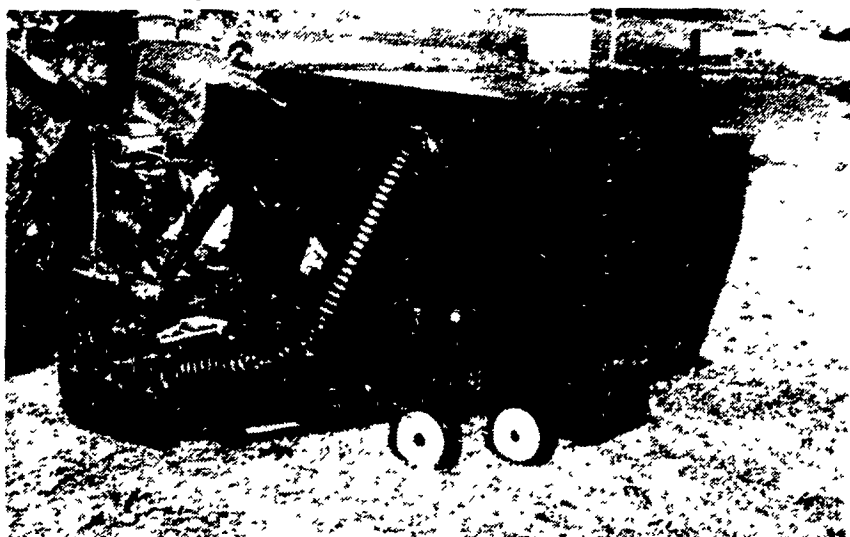

NOW AVAILABLE... THE NEW

ESTATE

**48", 60" and 72" REAR MOUNTED ROTARY MOWER
With GRASS CATCHER ATTACHMENT**

- Grass Catcher and Leaf Catcher
- All Steel Construction
- 17 Bushel Capacity

BUY THE PROVEN... INSIST ON BMB

- Semi-Mounted Hopper floats independently of mower
- 14" Blower Fan

**Call Now For A Free Demonstration
We Will Trade Your Old Mower**

**BUSH HOG SQUEALERS
NOW AVAILABLE IN THREE SIZES -
Over 20 In Stock**

- SQ42-42" Rotary Cutter \$495.00
- SQ48-48" Rotary Cutter \$550.00
- SQ60-60" Rotary Cutter \$595.00

Division of Hesston Corporation

NOW IN STOCK
We Stock Woods Parts

6 PT.
3 PT.

**THE NEW
ECONO-6
ROTARY
CUTTER**

- 3 Pt. Cat. I Hitch
- 1 1/2" - 12" Cutting Height
- 14N Series Driveline

- 40 H.P. Gear Box
- 540 R.P.M.
- Shear Pin Protected

9 In Stock

**SPECIAL
PRICE
\$795.00**

FARMERSVILLE EQUIPMENT INC.

**Bolens
DIESEL TRACTORS**