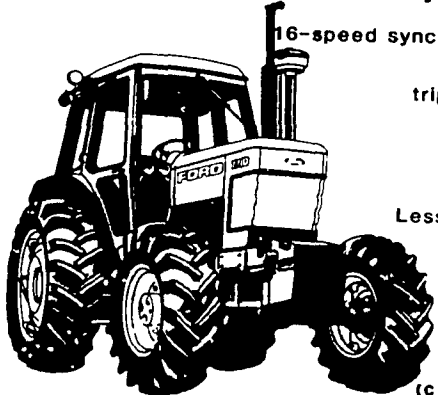

6-68 H.P. Air Cooled

BEILER ENGINE SERVICE

245D PENNSY RD.,
NEW PROVIDENCE, PA

Check Our Prices

Front-Wheel drive 86 hp, 7710 FORD .

- 16-speed synchromesh transmission,
- triple remote hydraulics.
- Air conditioned cab,
- Less than 70 demo. hours.

New Warranty \$26,950

(Cash, or cash with trade)

Repossession!

LIKE NEW!

Ford 86hp 7700 with Bush Hog 2400 loader, bucket and pallet forks. 16-speed. Triple remote hydraulics.

270 Hours. **\$19,800**

WENNER FORD TRACTOR