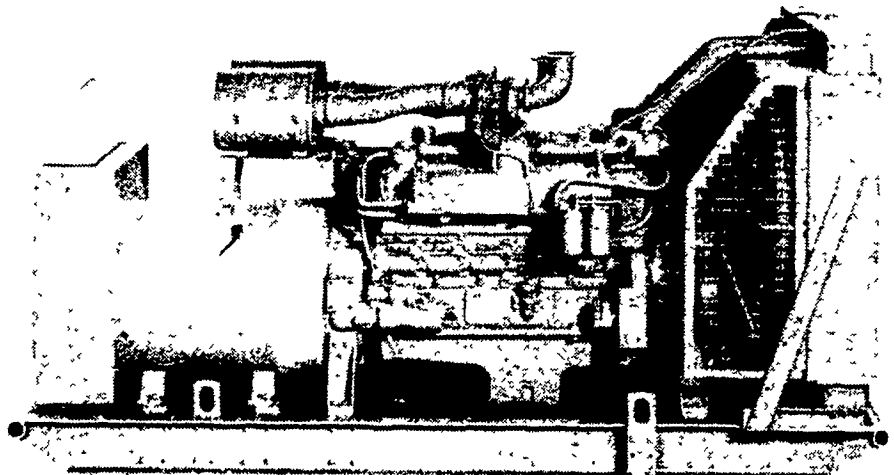

Generator Sets

Manufactured for Agriculture

• Air Cooled Units: 2 - 20 KW

• Water Cooled Units: 7.5 - 1000 KW

Maxi-Power Generator has over 325 automatic units in South Eastern Pa. Why not check with the leader before buying!