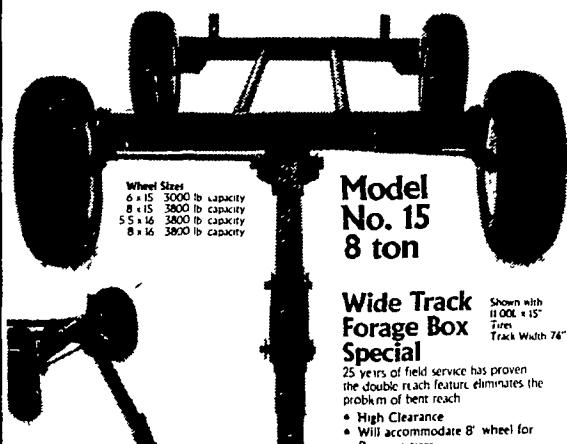

HORST FARM WAGONS

Horst Wagons with the honest ton rating and no sway training

Model No. 15
8 ton

Wide Track Forage Box Special

25 years of field service has proven the double track feature eliminates the problem of bent reach

John N.M. Zimmerman
RD 6
Lebanon, Pa. 17042
Phone: 717-933-8181
or
717-933-4032

TRUCKS — White 1979 Road Boss, 13 speed Road Ranger, 318 Detroit engine, 13,000 miles, twin screw 1974 Louisville 9000, 290 Cummins engine, 10 speed Road Ranger 1974 Louisville 8000, Cat engine 3206, 5 speed - 2 speed rear, 1971 600 Ford Louisville dump truck, real nice, new engine, brakes, springs. Cat loader model 941 power shift Serial number 80H2950 AC loader model HD7G. Ford 555 TLB. Ford 445 TL Ford 4500 TLB Ford 340 TL 340 IH crawler Four-in-one bucket Huber maintainer w/Ford industrial engine 3 wheel lifts Trac self-propelled asphalt paver Wheel trencher. 4 used trailers 9, 12, 15 and 35 DT Ingersoll Rand air compressor. Sullaire air compressor model 150.

FARM TRACTORS — Ford TW 10 w/cab Ford 9600 w/cab. Ford 8600 Ford 7700 w/cab. Ford 4610 w/rollbar Ford 4000. New Ford 3610 synchro-mesh trans. Ford Jubilee. Ford 8N Farmall Super M T/A 2 Farmall H. Farmall A w/loader. IHC Cub Lo-Boy w/5' mower. Kubota 345 Four wheel drive w/loader, 525 hours Kubota 305 four wheel drive, 175 hours JD 4230 w/cab.

FARM IMPLEMENTS — Moore no-till drill. Haybuster no-till drill. New IHC model 720 forage harvester w/2 row corn head. Owatonna swather model 260, cab and air, self-propelled, used 2 seasons.

STRALEY FARM SUPPLY

Dover, Pa. 17315
Farm - Industrial Equipment
717-292-4443

GRUMELLI FARM SERVICE

bobcat Quarryville, Pa. 717-786-7318

TRACTORS

AC 7040D	AC CA	IH 656
AC 7045D	AC WD 45	IH 504 w/loader
AC 7050D	AC 5040D	JD 2010
AC 7020D	AC 5050D	JD 4010
AC 7010D	IH 756	JD 70
AC 7000D	IH 806	JD A
AC 440	IH 504	Ford 4000
AC 200	IH 300	MF 65D
AC XT190D	IH 340	MF 65G
AC 180D	IH Cub Low Boy	Case 300
AC 170D	IH 350	w/Loader
AC 175D	IH H	Case 800
AC D19D	IH 140	Oliver 1650D
AC D14		

EQUIPMENT

New and Used Miller Discs and AC Discs
New AC 7' Haybine
(2) 315 NH baler and thrower
269 NH baler and thrower
14T J.D. baler and engine
AC 444 baler and engine
Farmhand grinder & blower
(2) L 425 NH Skid Loaders
731 Bobcat Skid Loader
610 Bobcat Skid Loader
630 Bobcat Skid Loader
1000 OMC Skid Loader
371 Bobcat Skid Loader
70 JD Skid Loader
Thomas Skid Loader

Ford 8600 dual power
14' Brillion field harrow transport
New Caldwell 8' blades, special discount
John Deere #65 blower
McCurdy and Farmer Boy gravity bins in stock
3 pt. JD sickle bar mower
Fox hay head
MM G950, 3 speed torque, priced reasonably
New 18' steel rack hay wagons
New Pequea hay tedders
New Zimmerman running gears & elevators
6' JD rotary hoe
NI hay conditioner
2 row JD corn planter

Sales and Service on Farm Tires

DJ Implements

Located in Reistville midway between Myerstown and Schaefferstown along Rt. 501
717-949-3074