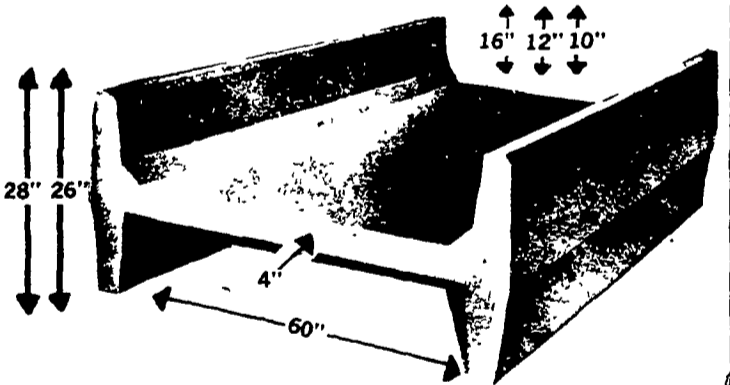

FEED BUNKS

H BUNK

New
16" Depth
Available
For Once-A-Day
Feeding!

Available
In 3
Other
Heights!

- We install
- Fence Posts (attachable)
- Quality Reinforced Design

A Complete Line of Sollenberger Precast Farm Products Available Here.

Sollenberger Silos Corp.

A Nitterhouse Company
Box N Chambersburg, PA 17201 [717] 264-9588
A Producer of Quality Concrete Products Since 1923