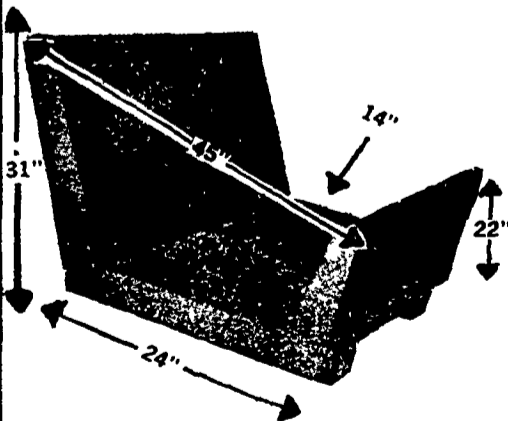

FEED BUNKS

H BUNK

New
16" Depth
Available
For Once-A-Day
Feeding!

Available
In 3
Other
Heights!

- We install
- Fence Posts (attachable)
- Quality Reinforced Design

A Complete Line of Sollenberger Precast Farm Products Available Here.

Sollenberger Silos Corp.

A Nitterhouse Company
Box N Chambersburg, PA 17201 [717] 264-9588
A Producer of Quality Concrete Products Since 1923