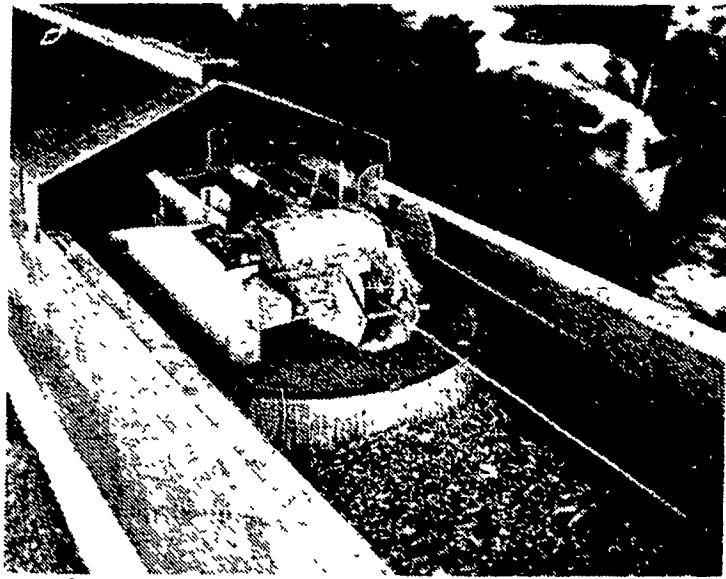

Is that old auger or chain and flight feeder becoming a nuisance?

Enjoy improved control, reliability and convenience with a multi-lot Belt Feeder.

These days, being inefficient can mean going out of business. Being able to feed your animals automatically and still give them the amount of feed they require takes an efficient system that you can count on.