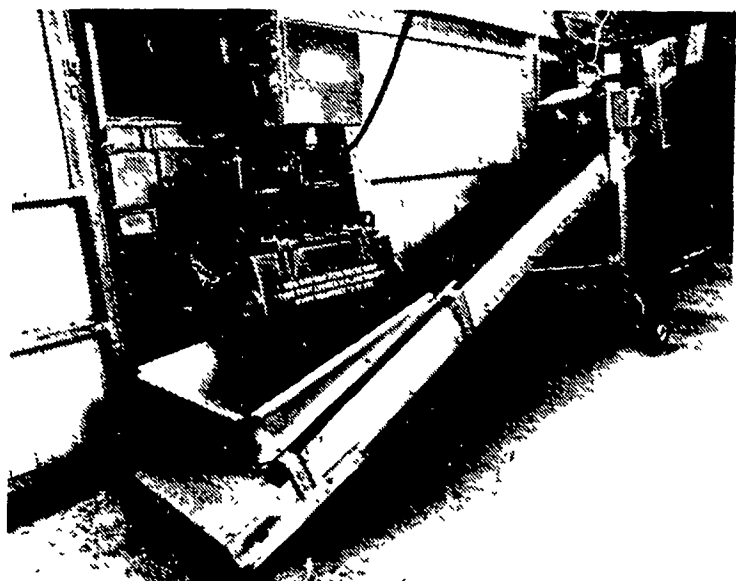

OUTFIT YOUR FARM FOR EFFICIENCY

... Let us put a total, proven automated feeding system to work on your farm. Watch your PRODUCTION and EFFICIENCY increase.

We manufacture a complete line of automated feeding equipment including conveyors and belt feeders, batch mixers, feed mills, roller mills, weighers and meters... all designed to provide state-of-the-art feeding systems and ultimate ration control for livestock producers. We sell, install and service the full line of HARVESTORE® Systems automated feeding equipment.

Is that old auger or chain and flight feeder becoming a nuisance?

Enjoy improved control, reliability and convenience with a multi-lot Belt Feeder.

These days, being inefficient can mean going out of business. Being able to feed your animals automatically and still give them the amount of feed they require takes an efficient system that you can count on.

If you have to be a mechanic everytime your cows are fed, you need a Model 210 Utility Conveyor. It's the sure way to put more efficiency and dependability into forage feeding.

The Model 210 is a belt conveyor for grain or forage featuring high capacity and a unique low-profile design. Smooth, quiet operation lets you move more material up to three times faster with less horsepower.