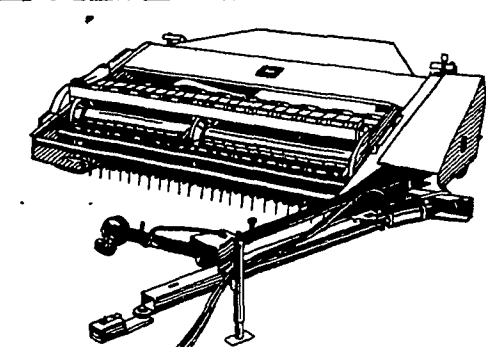

FARM EQUIPMENT

FARM EQUIPMENT

FARM EQUIPMENT

FARM EQUIPMENT

FARM EQUIPMENT

FARM EQUIPMENT

FARM EQUIPMENT

Harvest Time SPECIAL VALUES

ON THESE HARVESTING MACHINES

EASY ADJUSTMENTS

New John Deere 1219 Mo/Co
features simple adjustments
for easy servicing

Different hay crops have varying conditioning requirements. That's why John Deere's new 1219 Mo/Co gives you the option of changing roll spacing and pressure in just a few minutes.

When crop conditions call for it, simply change the roll spacing to as wide or as narrow as you want. When more or less pressure is needed, just turn the adjusting bolt.

Easy-to-adjust windrow forming shields let you build the type of windrow you want. See the 9-foot 1219 Mo/Co that adapts to your haying conditions.

BIG-TRACTOR CAPACITY

The John Deere 3960 Forage Harvester
... for tractors up to 180 hp

For your big tractors, up to 180 hp, the 3960 is the ideal harvester. Its power-efficient design begins with 48 hungry knives that shear your crop into a fine-cut, uniform forage.