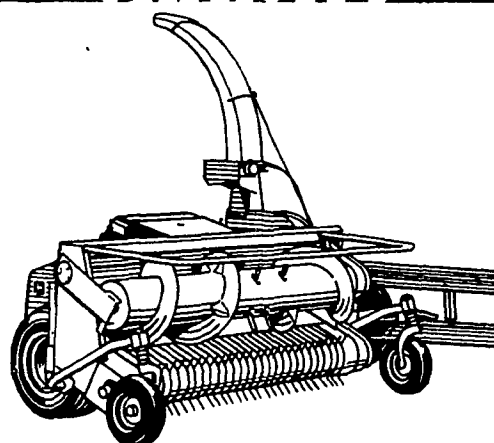

ON THESE HARVESTING MACHINES

EASY ADJUSTMENTS

New John Deere 1219 Mo/Co
features simple adjustments
for easy servicing

Different hay crops have varying conditioning requirements. That's why John Deere's new 1219 Mo/Co gives you the option of changing roll spacing and pressure in just a few minutes.

When crop conditions call for it, simply change the roll spacing to as wide or as narrow as you want. When more or less pressure is needed, just turn the adjusting bolt.

Easy-to-adjust windrow forming shields let you build the type of windrow you want. See the 9-foot 1219 Mo/Co that adapts to your haying conditions.

BIG-TRACTOR CAPACITY

The John Deere 3960 Forage Harvester
... for tractors up to 180 hp

For your big tractors, up to 180 hp, the 3960 is the ideal harvester. Its power-efficient design begins with 48 hungry knives that shear your crop into a fine-cut, uniform forage.

Check out the 2-speed blower. One speed gives you extra power for tough crops, like haylage, while the slower speed conserves energy in easy-to-blow crops like corn.

A wide choice of harvesting units is available. Choose from 2- and 3-row row-crop and ear corn units, 5-1/2- and 7-foot windrow pickups and a 6-foot mower bar. See your dealer today.