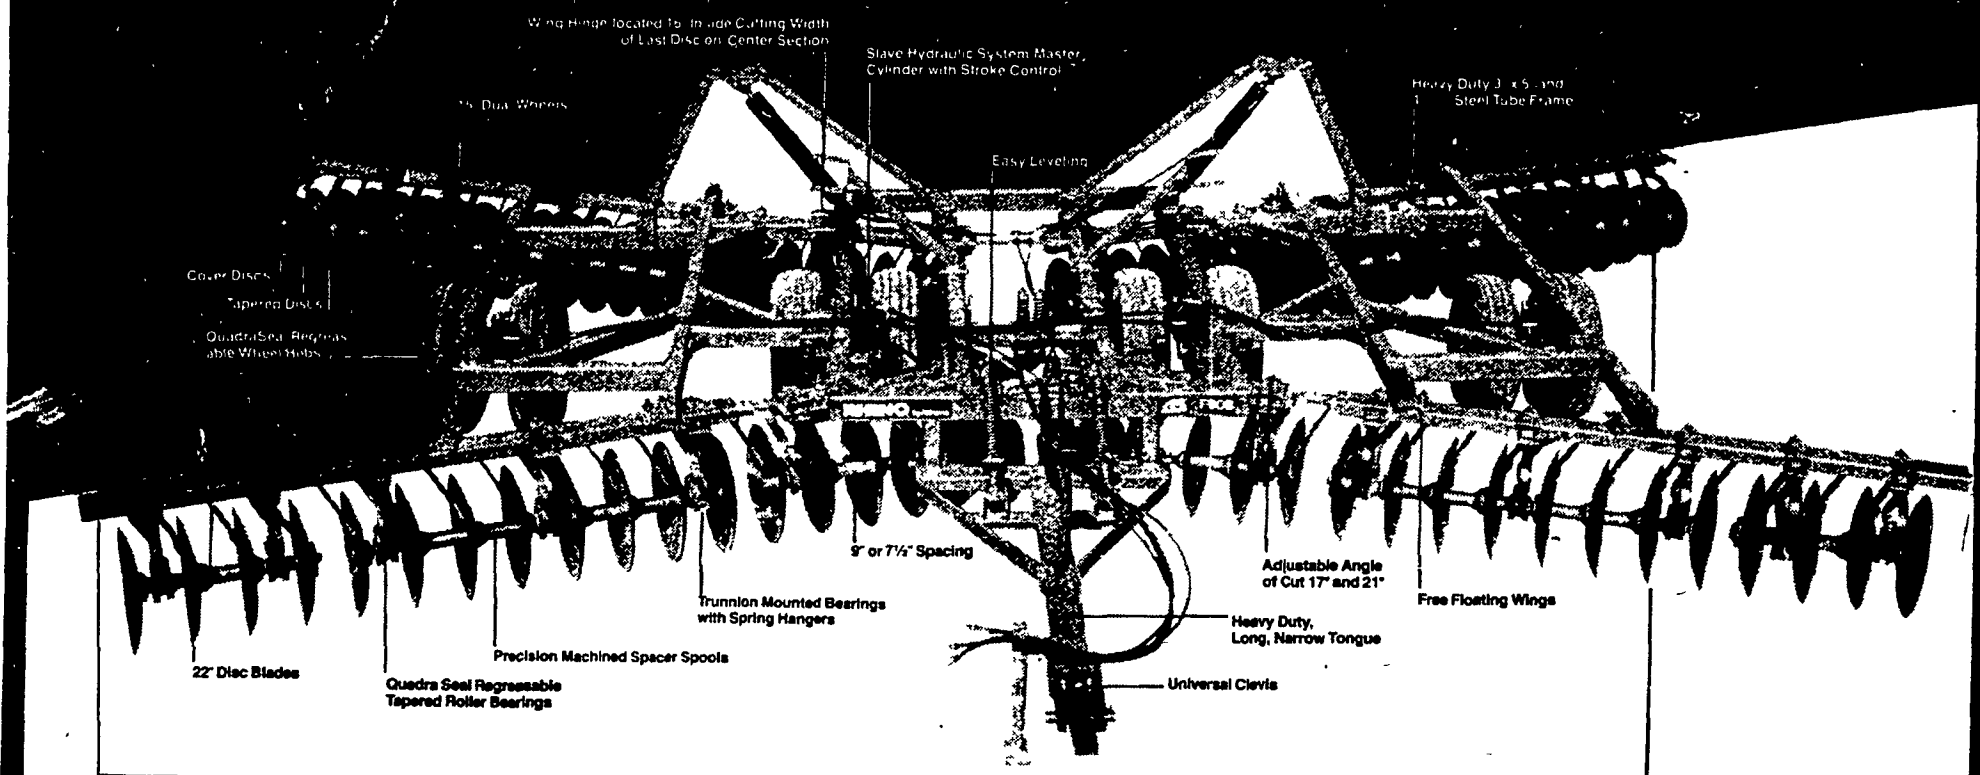

Something New... A Disk Harrow That Is Self-Leveling With A Flex Frame And Rock Flex Bearing Hangers

MODELS:
076
077

DOUBLE OFFSET With Or Without WINGS

**A Do-It-All Cut & Finish...
And Affordable!**

If you want faster incorporation, better seedbeds, and less time in the field, Rhino Products' R76 is the disk for you. The advanced Double Offset design lets you disk at faster speeds, vary the field speed on-the-go, and still leave a uniform, level seedbed behind.

**2 YEAR GUARANTEE ON DOUBLE
ROLLER BEARINGS AND THE
C CLAMP FLEX HANGER**

AVAILABLE IN THESE SIZES:

| | | |
|-------|--------|--------|
| 8'10" | 13'11" | 18'3" |
| 10'3" | 14'6" | 18'10" |
| 11'8" | 15'1" | 21'8" |
| 12'3" | 15'11" | 22'2" |
| 12'6" | 16'3" | |

**NOTICE: NEVER! NEVER! BUY A DISK HARROW
BEFORE YOU CHECK THE
UNMATCHABLE SUPERFOLD
EXCLUSIVE AT OUR BEST PRICE!**

**NO NEED TO DEMONSTRATE THIS MACHINE...
IT HAS PROVEN ITS PERFECTION!**

**Rhino Flex 90B Gives Guaranteed Satisfaction, Buy with confidence from
a reliable dealer. Now is the time to save \$ \$ \$**

**Double Folding Narrow Transport That
Really Cuts And Levels...It's Your Best
Quality At A Great Price!**

**NOTICE: NEVER! NEVER! BUY A DISK HARROW
BEFORE YOU CHECK THE UNMATCHABLE
SUPERFOLD EXCLUSIVE AT OUR BEST PRICE!**