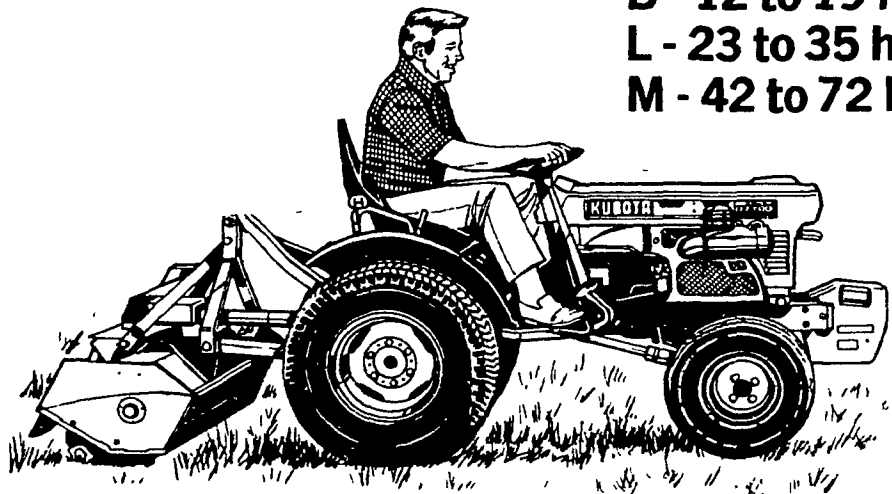

The Lawn and Garden PROFESSIONALS

KUBOTA B, L & M - SERIES TRACTORS

B - 12 to 19 hp diesels
L - 23 to 35 hp diesels
M - 42 to 72 hp diesels

Kubota offers you 4 different model sizes in the small diesel category.
B5100 - 12 hp, B6100 - 14 hp, B7100 - 16 hp, B8200 - 19 hp
All are equipped with water cooled diesel engines, 4 wheel drive or 2 wheel drive, hydrostatic or gear transmissions, std. pto., category 1 - 3 pt. hitch, live hydraulics, along with a wide selection of attachments.

WHATEVER YOUR JOB REQUIRES - MOWING, TILLING, DIGGING, LOADING, PLOWING, DISCING - KUBOTA HAS THE TRACTOR FOR YOU.

KUBOTA TRACTOR - the #1 small diesel tractor in the world.

10.5% A.P.R.

Introducing: KUBOTA CREDIT CORPORATION