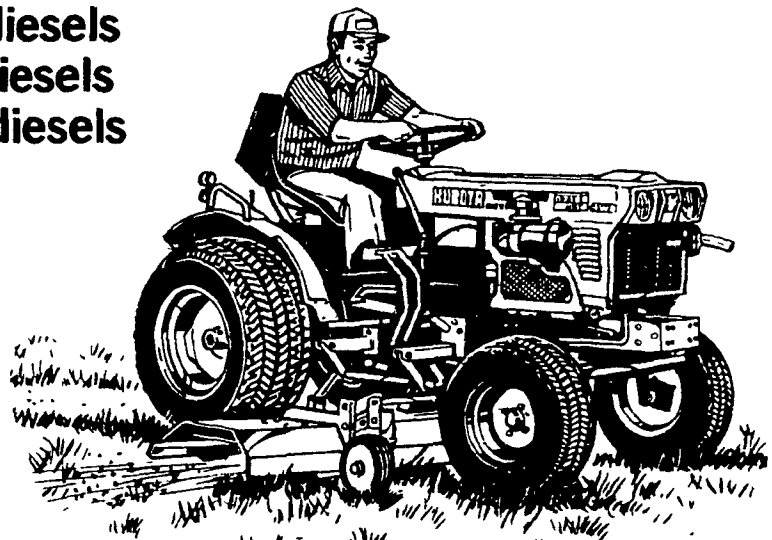

The Lawn and Garden PROFESSIONALS

KUBOTA B, L & M - SERIES TRACTORS

B - 12 to 19 hp diesels
L - 23 to 35 hp diesels
M - 42 to 72 hp diesels

Kubota offers you 4 different model sizes in the small diesel category.
B5100 - 12 hp, B6100 - 14 hp, B7100 - 16 hp, B8200 - 19 hp
All are equipped with water cooled diesel engines, 4 wheel drive or 2 wheel drive, hydrostatic or gear transmissions, std. pto., category 1 - 3 pt. hitch, live hydraulics, along with a wide selection of attachments.

WHATEVER YOUR JOB REQUIRES - MOWING, TILLING, DIGGING, LOADING, PLOWING, DISCING - KUBOTA HAS THE TRACTOR FOR YOU.

KUBOTA TRACTOR - the #1 small diesel tractor in the world.

10.5% A.P.R.

Introducing: KUBOTA CREDIT CORPORATION