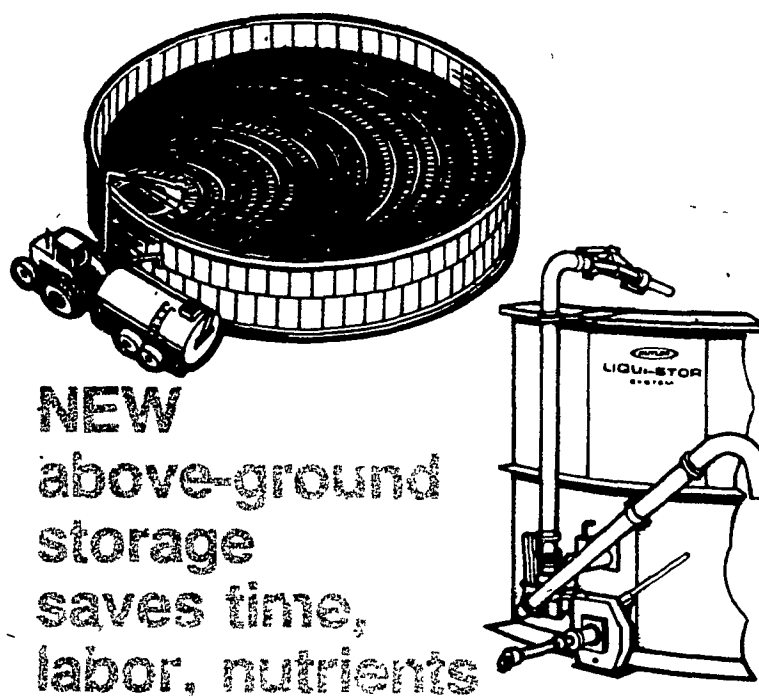

Jamesway

...the better way

FACT:
Volumatic III system helps
save crop storage dollars

With a Volumatic III top distributor/unloader in your conventional upright, concrete silo, your total crop storage investment can actually be up to 50% less than with some oxygen-limiting, bottom-unloading systems. And you get top performance all year 'round. Get the rest of the Concrete Facts; ask for the FREE booklet.

There's no better way than Jamesway...
see us for systems and service.

VOLUMATIC® III
silage distributor/unloader

NEW
above-ground
storage
saves time,
labor, nutrients

Now, there's new, efficient management help for your valuable liquid manure resource. It's the new Liqui-Stor™ system... developed from 50 years of Butler bolted tank experience for dependable performance on your farm. The heart of the Liqui-Stor system is the 6,000 gallons-per-minute side mount pump. It has capacity and volume to spare for fast, thorough and trouble-free agitation and filling.