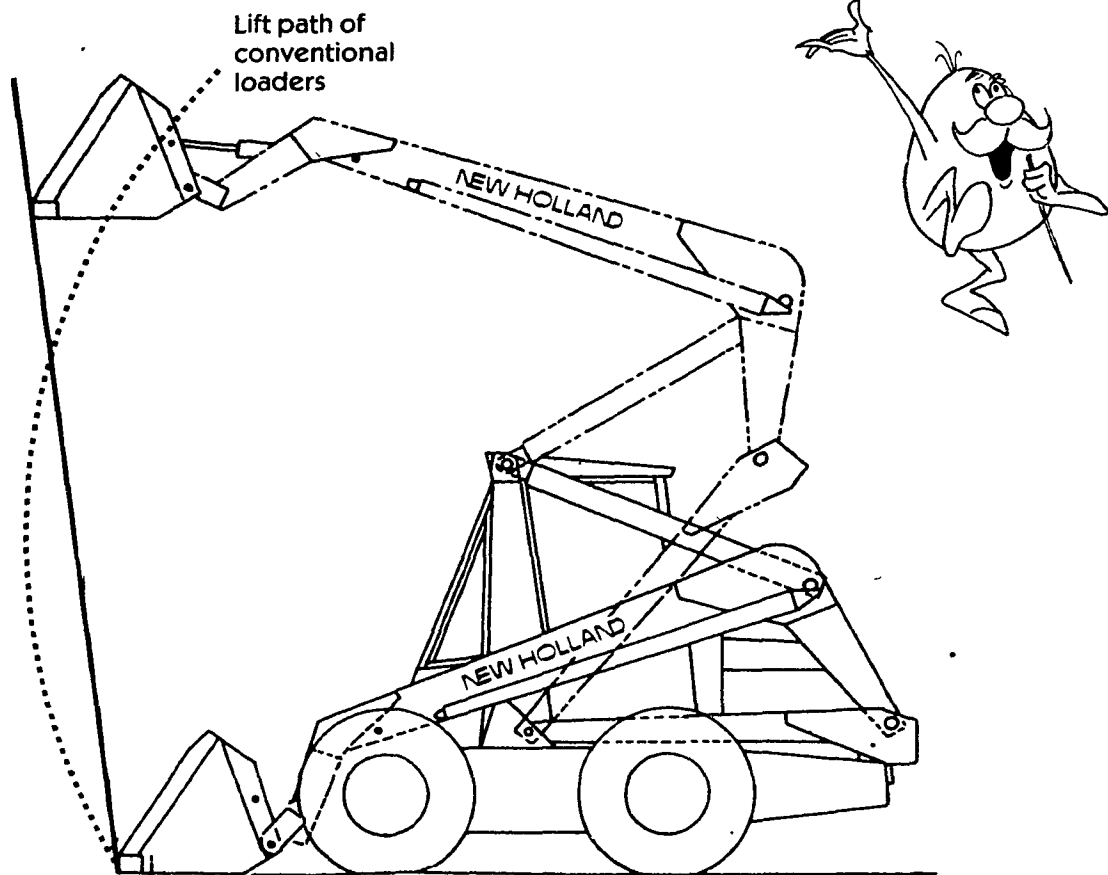

MEET SPERRY NEW HOLLAND'S SUPER BOOM'S

THE UNIQUE LINE UP OF THE "DO EVERYTHING" SKID STEER LOADERS THAT OFFER MORE FORWARD DUMP REACH!

That's what you'll call a Sperry New Holland skid-steer loader after you run one. Super Boom lets you load the center of a tandem-axle spreader, handle big round bales, bags of fertilizer or feed, clean stalls and much, much more. The unique lift linkage gives you 28 to 34 inches of forward dump reach depending on which of the six models you choose. Super Boom also gives you more capacity, more stability and less spillback than conventional loaders. Choose gas or Diesel engine from 22-hp to 75-hp. Operating loads range from 900 to 2,050 pounds (S.A.E.)

SEE THE LOADER THAT REACHES FORWARD AS THE BOOM IS RAISED -- A FULL 28" TO 34" AT MAXIMUM LIFT HEIGHT!
VISIT THESE SPERRY NEW HOLLAND DEALERS TODAY