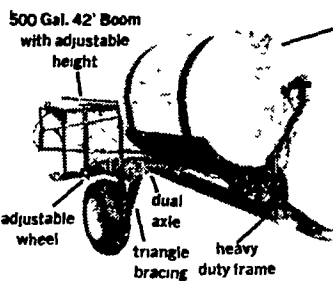

SERVING PA, N.J. AND N.Y.

STORE HOURS:
Mon.-Fri.
7:30 to 4:30
Sat. 7:30 to 11:30

EM Herr's FARM & HOME

We're Known For Our Low Prices!

HYDRAFOLD TRUCK & GRAVITY BOX AUGERS

Fertilizer • Seed • Feed

- Variable delivery speed auger swings 180° and folds for narrow or low clearances...available in 11 and 14 foot lengths.
- Easily mounted... on and off in minutes.
- Folds for transport

DELANEY

ROLLER PUMPS

	Reg.	SALE
6 Roller	59.95	*49⁹⁵
7 Roller	75.95	69⁹⁵
7 Roller	115.95	99⁹⁵

CAMPBELL SPRAYERS

	Reg.	SALE
200 gal. 3 point	\$749.95	*699⁹⁵
200 gal. Trailer	999.95	899⁹⁵
300 gal. Trailer	1099.95	1049⁹⁵
500 gal. Trailer	1699.95	1579⁹⁵