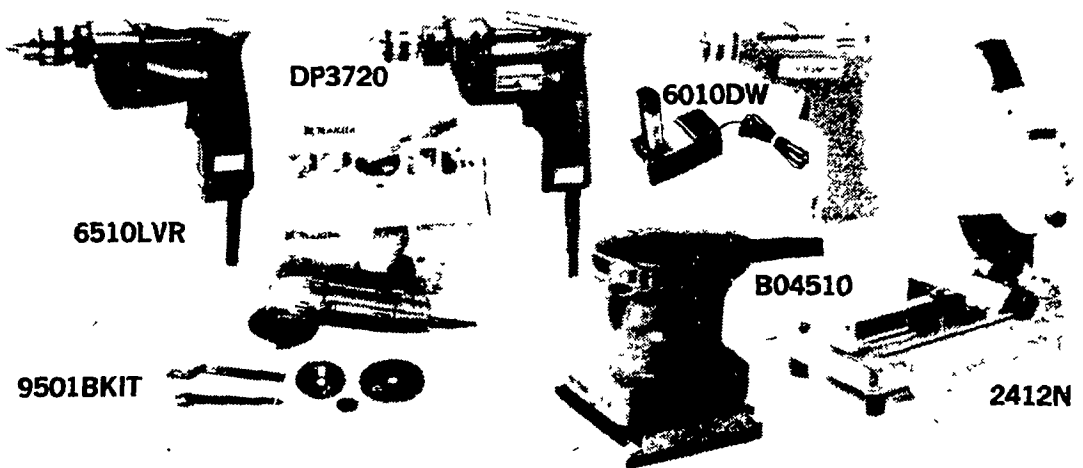

It's the summer snowstorms of

thistle seed from the rights-of-way that drift into and infest the adjoining land of farmers and property owners.

The resolution calls for control measures to be instituted this year to check the spread of "breeze-wafted seeds."

State 'push' coming next year

HARRISBURG — A Pennsylvania Department of Agriculture spokesman said this week that PennDot would be performing measures similar to last year concerning Canada

thistles. The spokesman said: "They plan to try some new control techniques and substances this year and then make an all-out push for eradication next year."

ZIMMERMAN

HOLLANDER RD, RD3
NEW HOLLAND, PA
17557
717-354-9611

MANUFACTURING CORP.

AIR-O-MATIC
VENTILATION SYSTEMS

Portable

WAGON GEAR

AUGER SYSTEMS For
Emptying Manure Pits—
Stationary or
Portable

Call For Prices And Your Local Dealer

MAKITA POWER TOOL SPECIALS

Quantity	Description	List	SALE
4	Model B04510 Finishing Sanders Pad Size 4 3/8"x4"	79.00	*55.30
8	Model 6510LVR 3/8" Variable Speed, Reversible Drills	109.00	76.30
3	Model 6010DW 3/8" Cordless Drills, Reversible	136.00	95.20
15	Model DP3720 3/8" Variable Speed, Reversible Drills	88.00	61.60
14	Model 9510BKIT 4" Sander/Grinder Kit	119.00	79.95
	Model 2412N 12" Cut-Off Saw	265.00	185.50

Limited Quantities

BLUE BALL MACHINE WORKS

Rt. 322 East Blue Ball, PA
Mon. - Fri. 7:30-5; Sat. 7:30-11:30
(717) 354-4478

WANTED

Will Pay $100
each for old shaving mugs
with pictures of men at
their occupations and trade
designs like bakers, miners,
R.R. trains, firemen, doc-
tors, farmers, etc.

R.D. 5, Box 275
Montague, N.J. 07827
Ph. (201) 293-7297

**WORK
BOOTS**
never
looked
so
good!

9801

Western
Red Wings

**BOOKS
SHOE SERVICE**
107 E. STATE ST.
QUARRYVILLE, PA
17566
717-786-2795
CLOSED WEDNESDAYS

NO CONTEST.

Look at this machine.
It's a winner hands down.
A grinder can't compare.

A roller-mixer from the Roskamp Heavyweights line is the answer. Precision built. And custom engineered. To provide processed feed. Better size consistency. A higher quality ration. Maximum digestion. All on less horsepower than a grinder-mixer. And that means profit in your pocket.

A Roskamp roller-mixer: The Profitable Alternative to grinding. Compare them yourself. There's really no contest.