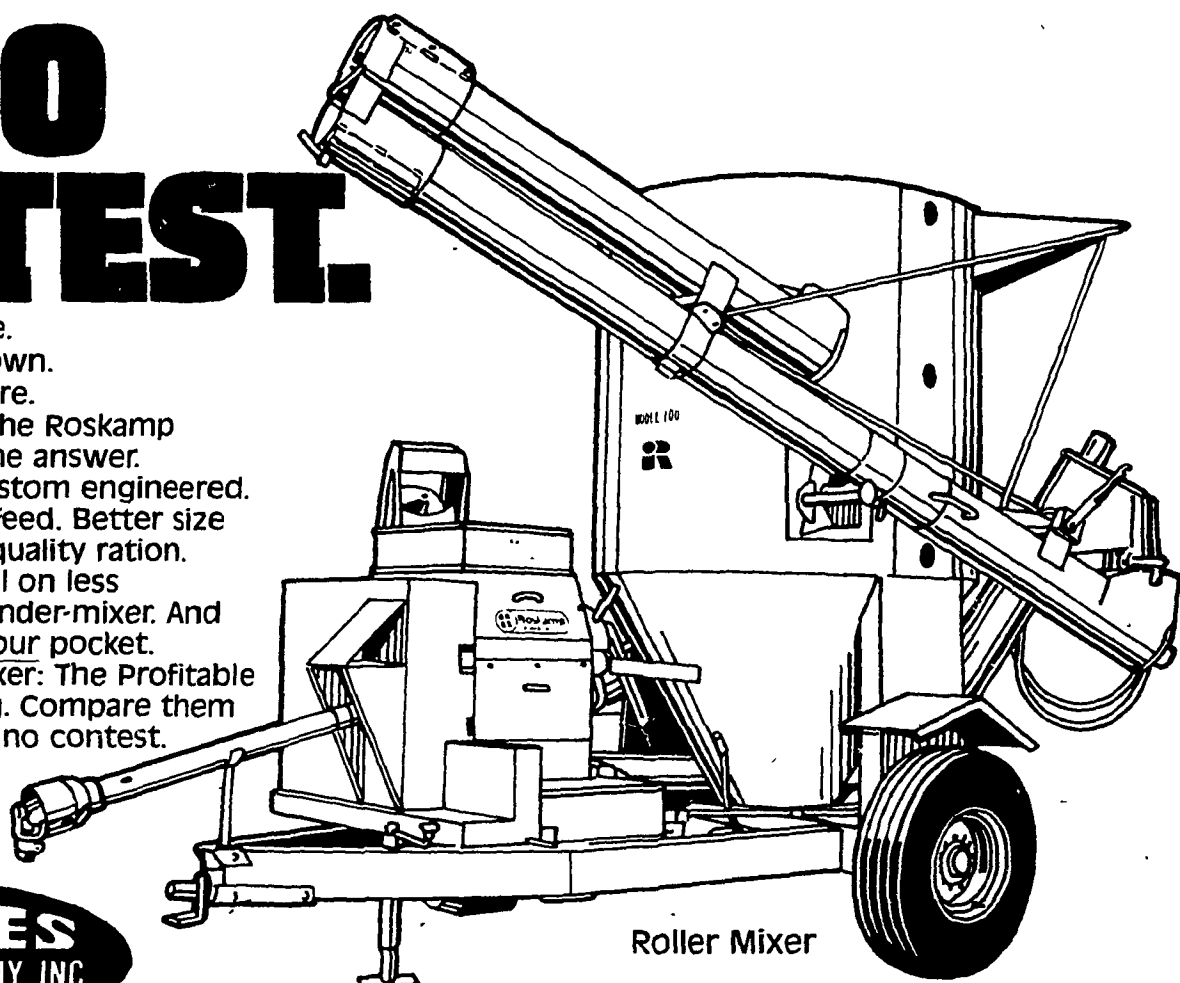

Roller Mixer

Phone 717-776-3129

Roskamp