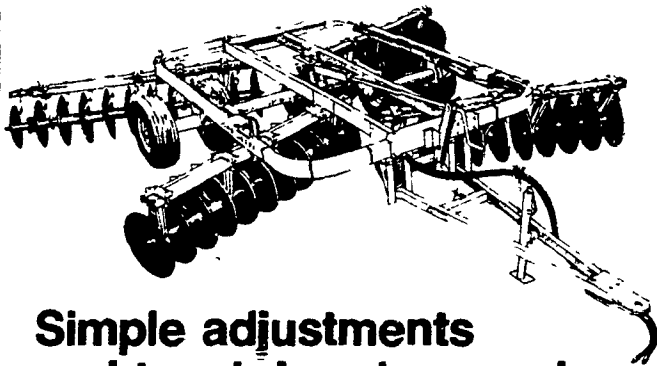

## 215 Level-Action™ Disks

Simple adjustments and tough bearings make these disks "simply tough"

A leveling crank helps you disk without a center ridge or valley. Dura-Flex™ bearings lock dirt out and are backed by a 2-year warranty. And you can set the unique combination scrapers for soil types from sandy to gumbo.

Working widths range from 11 feet 5 inches to 15 feet 8 inches. Weight ranges from 75 to 100 pounds per blade.

List Price  
14'3"

**\$6,535**

**SPECIAL CASH PRICE**

**NO TRADE \$5,300**

## CUT IN ORCHARD OR PASTURE

The 10-foot Unibody™ rotary cutter offers three designs to match your operation

Get the clean-cut advantages of the Unibody cutter design in a 10-foot size. High-horsepower gearboxes, continuous seam welding, strong deck and sides plus built-in baffles are all part of the Unibody cutter package.