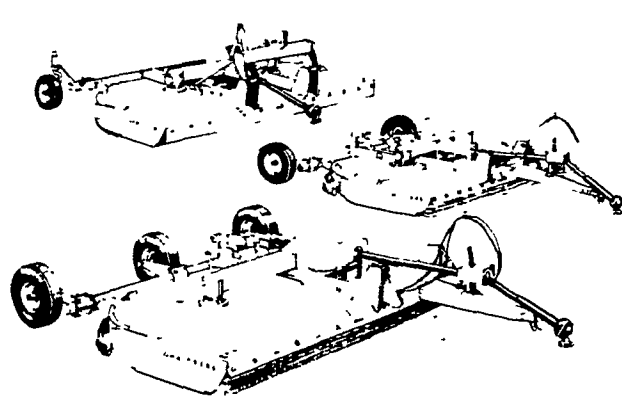

## 215 Level-Action™ Disks

Simple adjustments and tough bearings make these disks "simply tough"

A leveling crank helps you disk without a center ridge or valley. Dura-Flex™ bearings lock dirt out and are backed by a 2-year warranty. And you can set the unique combination scrapers for soil types from sandy to gumbo.

Working widths range from 11 feet 5 inches to 15 feet 8 inches. Weight ranges from 75 to 100 pounds per blade.

List Price  
14'3"

**\$6,535**

**SPECIAL CASH PRICE**

**NO TRADE \$5,300**

## CUT IN ORCHARD OR PASTURE

The 10-foot Unibody™ rotary cutter offers three designs to match your operation

Get the clean-cut advantages of the Unibody cutter design in a 10-foot size. High-horsepower gearboxes, continuous seam welding, strong deck and sides plus built-in baffles are all part of the Unibody cutter package.