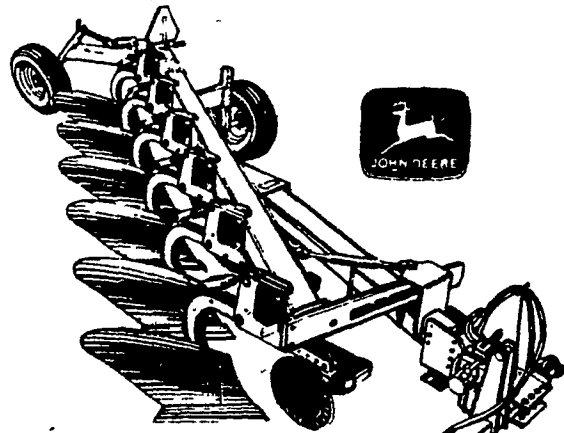

LEHIGH AG EQUIPMENT

Wescosville, Pa.

EQUIPMENT CLEARANCE

TILAGE

- 100 Hyd., Bottom, 18" Plow
- 100 Hyd., Bottom, 18" Plow Sold!
- 10, 6 Bottom, Hyd. Reset
- 10 Ft. Wheel Harrow
- 10 Ft. Roller Harrow Sold!
- 10 Ft. Finishing Disk
- Row Rear Mounted Cultivator
- 5 Offset Disk
- 10 Bottom, Hyd. Reset
- Hog 18 Ft. Wing Finish Disk
- 10 15 Ft. Folding Disk Sold!
- 12 Ft. Finishing Disk
- 12 Ft. Offset Disk Sold!

Sold!

COMBINES

- JD 7700 D Hydro Reduced
- JD 6620 D Hydro 540 Hrs.
- JD 6620 D Variable . . . 800 Hrs.
- JD 6600 D Hydro Side Hill
- JD 4400 D, Extra Clean 1400 Hrs.
- JD 4400 D, New Engine . . Clean
- JD 4400 D, Rotary Screen . Nice
- IH 203, Cab. 2 Heads
- JD 6600, Gas Priced Right
- JD 4400, Gas New Engine
- JD 4400, Gas . . Extra Low Price
- ★ Choice of Heads! ★

HARVESTERS

- JD 35 2 Heads
- Fox IF 546 Chopper
- Fox 3310 Chopper

HAY EQUIPMENT

- Sold! • JD 346 Baler w/Ejector
- JD 830 Self Prop. Windrower
- JD 640 Hay Rake
- Grove 18 Ft. Wagon

MISCELLANEOUS

- Hand 103 Stack Wagon Sold!
- 10 Manure Spreader Sold!
- Shredder
- 675 EM Grain Dryer
- 40 Ft. Portable Auger (Electric)
- 40 Ft. Portable Auger (PTO)