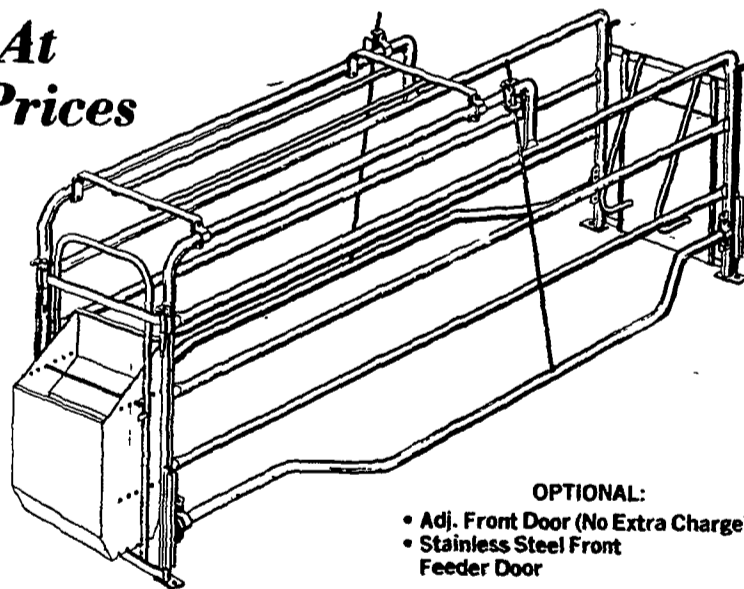

HEAVY DUTY, HOT DIPPED GALVANIZED FARROWING CRATES

Now At Special Prices

OPTIONAL:
• Adj. Front Door (No Extra Charge)
• Stainless Steel Front Feeder Door

This European style Farmer Boy crate reduces creep crushing because it is narrow at the top and wide at the bottom. This design prevents the sow from turning and ensures that she takes extra care in rising and lying down. The front and back doors open

easily and without losing pins, with the new style J pin. The all welded construction, galvanized after fabrication, eliminates sharp edges that can cause injury.

Also Available
Heavy Duty Hot Dipped Galvanized Hog Equipment At Special Prices

SWINE & POULTRY SYSTEMS SPECIALISTS

FARMER BOY AG. INC.

410 E. LINCOLN AVE. MYERSTOWN, PA. 17067

PH. 717-866-7565

BEST IN DESIGN, PRICE AND EXPERIENCE

A Few Prime Dealer Areas Available. Call
LAWN CARE DISTRIBUTORS
215-445-4542