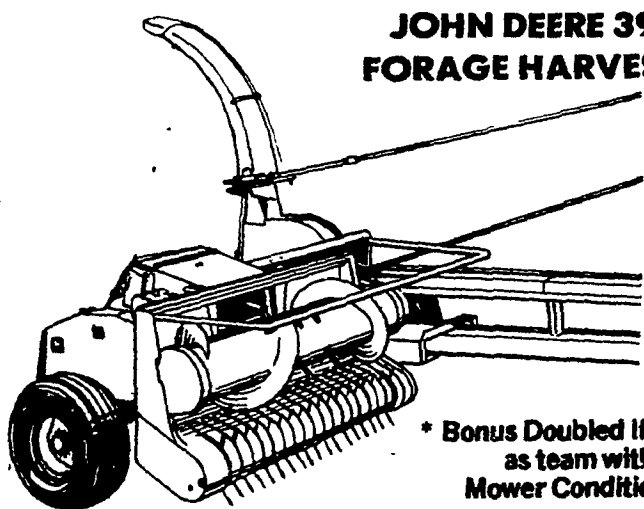

The John Deere 3940 Powr-Mizer keeps your horsepower from blowing away