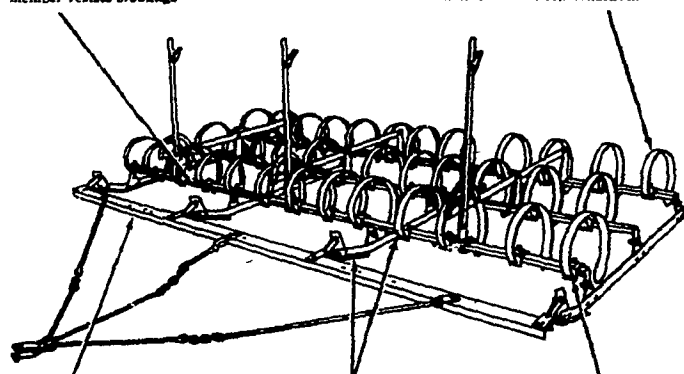

HEAVY DUTY JOHN DEERE SPRING TOOTH HARROWS

EXTRA-WIDE RUNNERS AND WEAR SHOES
in softer soils. Hold sections at desired depth. Permit transport for short distances.

SH4258

- 8 Ft. $560
- 9 Ft. $630
- 10 Ft. $700
- 11 Ft. $770
- 12 Ft. $840
- 8 Ft. 3 Point Hitch Mounted $660

Above Prices F.O.B. New Holland - Delivery Extra

First Machine Purchase of a:	Qualifies for 1983 John Deere Money Bonus of:	Second Machine Purchase by April 30, 1984	Qualifies for Total Pick-A-Team Bonus of:
Mower/Conditioner	$400	Square or Round Baler	$1,400
Mower/Conditioner	$400	3940/3960 Forage Harvester	$1,600
Square or Round Baler	$300	Mower/Conditioner	$1,400
3940/3960 Forage Harvester	$400	Mower/Conditioner	$1,600

*Availability of John Deere financing plans subject to approval of credit. These offers may be reduced in value or withdrawn at any time.

ABC GROFF, INC.

STORE HOURS:
Mon. Tues. Wed. 7-9
Thurs. Fri. 7-4
Sat. 7-3
Parts 717-354-4191
Sales 717-354-4711
Service 717-354-8014

Since 1890
110 S. Railroad Ave.
New Holland, PA 17557

OPEN THURSDAY AND FRIDAY UNTIL 9 P.M.

OUR TRUCKS ARE RADIO CONTROLLED