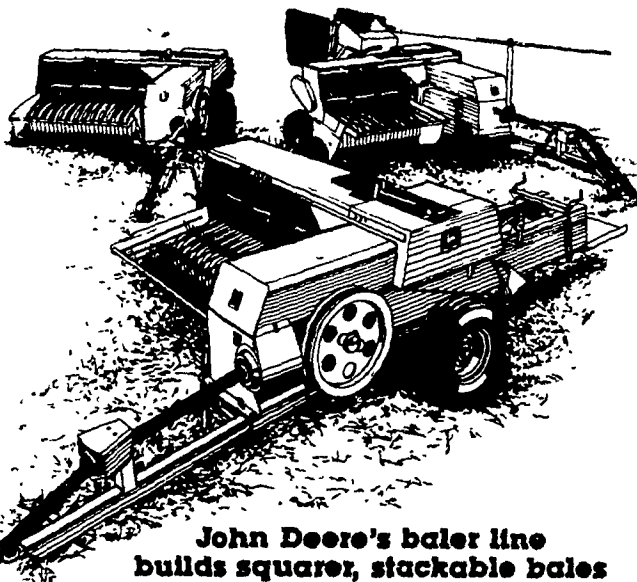

John Deere's baler line builds squarer, stackable bales

JOHN DEERE 3940 FORAGE HARVESTER

With

- High Flotation Tires
- Electro-Hyd. Controls
- Auto. Wheel Hitch
- 10" Spout Extension
- 1000 RPM PTO
- Hyd. Tongue Positioners
- Spout Wear Plates
- 5 1/2 Ft. Hay Pickup
- Hyd. Downstop Control
- 2 Row Row-Crop Narrow Head

* Bonus Doubled If Bought as team with Mower Conditioner

$14,400.00

* **BONUS - 400.00**

'14,000.00