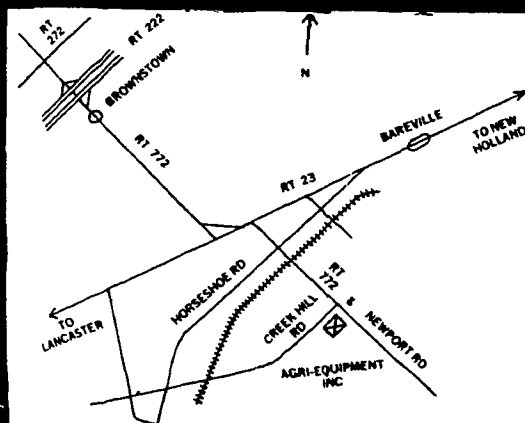

AGRI-EQUIPMENT, INC.

2754 CREEK HILL ROAD
LEOLA, PA 17540
PHONE
717-656-4151

COMPLETE SYSTEMS, EQUIPMENT, SALES, INSTALLATION,
SERVICE FOR CATTLE, HOG, POULTRY AND GRAIN