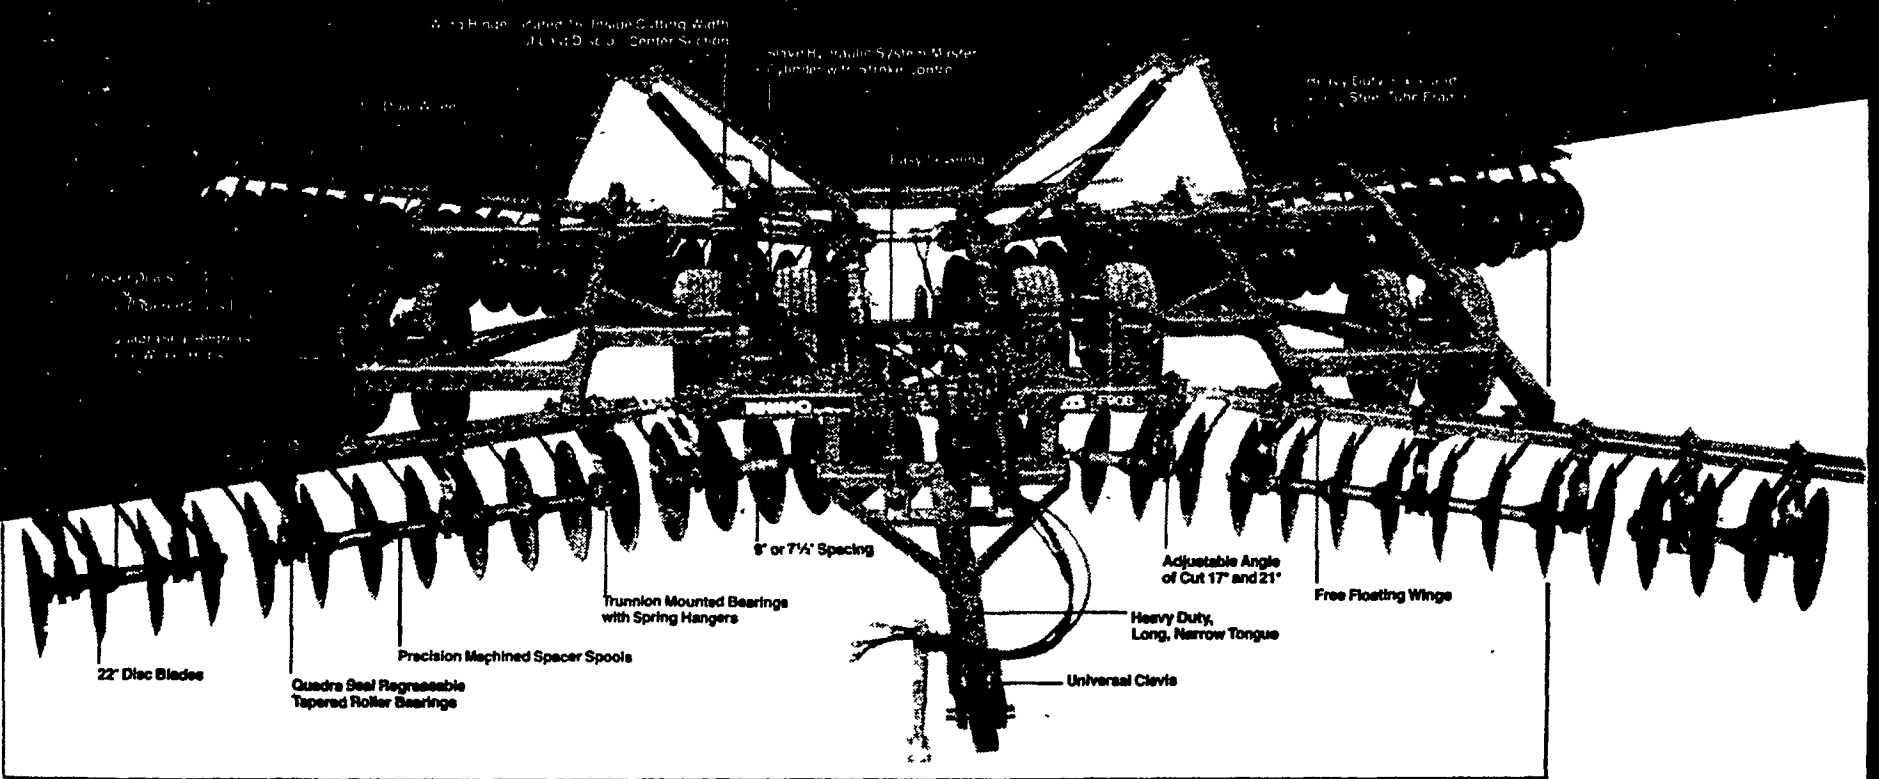

**Wholesale and Retail SALES - SERVICE - INSTALLATIONS**

**Beiler Hydra-Matics**  
 Hydraulic & Air Supplies  
 Box 587 RD #3 New Holland, Pa.  
 UPS Service (717-656-2846)

FARM EQUIPMENT

**HORSE DRAWN SPREADER**  
 Steel or Rubber Wheels  
 Wood Treated box  
 Roller Chains or Small Chains  
 Same Size As No. 10A  
 Sealed Bearings  
 Auto Steering Front Axle

**JOHN R. MARTIN**  
 Hanstown Road  
 RD 3 Ephrata, Pa. 17522

We custom build double chain wooden conveyors & tapered board feeders since 1973 and welcome dealer inquiries.  
 Also hay rack & flat bed wagons; single, double & triple trees.  
**Mill Creek Conveyors**  
 550 Beechdale Road  
 Bird-in-Hand, Pa. 17505

**Double Folding Narrow Transport That Really Cuts And Levels...It's Your Best Quality At A Great Price!**

**NOTICE: NEVER! NEVER! BUY A DISK HARROW BEFORE YOU CHECK THE UNMATCHABLE SUPERFOLD EXCLUSIVE AT OUR BEST PRICE!**

**Heavy Duty Cut & Unmatchable Leveling From 15 Ft. to 27 Ft. At Prices You Can Afford, Don't Hesitate.... Call Now!**

*Check This Buy...* How About A New Heavy Duty Weight Champion Rhino Athens Disk Harrow?  
**In Stock - NEW MODEL 188 ROCKFLEX**  
 22'4" cutting, 10 1/2" spacing front & rear w/24" blades, double fold, approx. 12'10" transport width, weighing over 11,221 lbs.  
 One Only In Stock, Serial #023070 Reg. Price...\$18,792  
**YOUR DISCOUNT PRICE \$10,646<sup>00</sup>**  
 Means Great Quality At A Bargain Of Only....