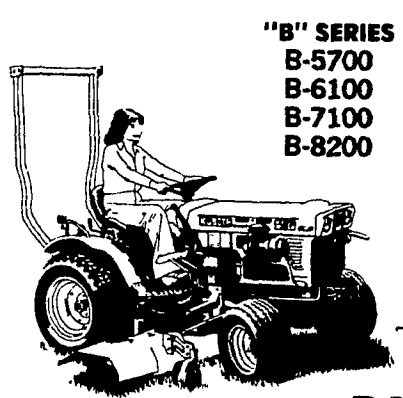

OPEN HOUSE

AT

KELLER BROS.

1921 TRACTOR CO. 1983

717-949-6501

Rt. 419 Between Schaefferstown & Cornwall, Lebanon County

Thurs. March 10th & Fri. March 11th

9 A.M. - 9 P.M.

Company
Reps
On
Hand

Special
Prices
During
Open
House
Days

Authorized Dealer For:

  AMCO DISC HARROWS	 Demco SPRAYERS	 DUNHAM LEHR LOADERS	 ARPS BUCKETS & BLADES
  LANDOLL SOIL MASTERS	Kelley BACKHOES	 WOODS MOWERS	LILLISTON NO TILL GRAIN DRILLS

KUBOTA WE'RE LOOKING FOR WORK - ALL OVER THE WORLD

The No "1"
Mid Size Tractor

NOW AT KELLER BROS.:

- ★ B-7100 HS1 Hydrostatic Drive
- ★ B-8200 DT w/Quick Detach Loader
- ★ L-355 SS, Hydraulic Shuttle Trans.
- ★ M-4050 DT, 42 HP

ALL DIESEL ENGINES
all 2 W/D & 4 W/D
ALL 3 PT. HITCH
ALL LIVE HYD.
ALL WINNERS

"B" SERIES
B-5700
B-6100
B-7100
B-8200