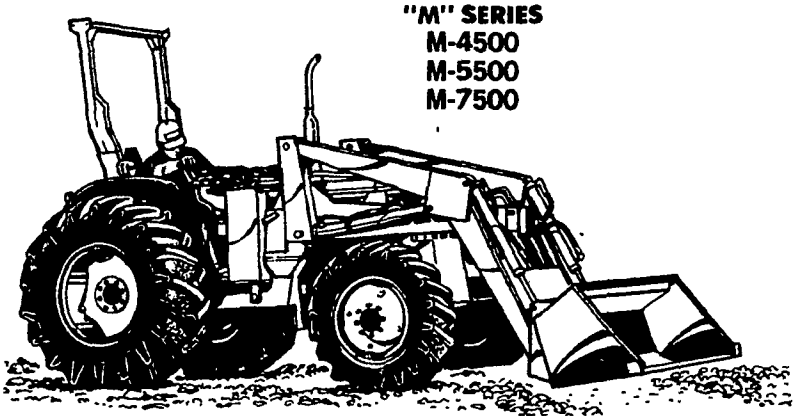

"M" SERIES
M-4500
M-5500
M-7500

★ PARTS ★ SALES ★ SERVICE
—KELLER BROS. TRACTOR CO.—

Now at Two Locations

730 South Broad St., Lititz, Pa. 17543
on Route 501 6 mile North of Lancaster
Lancaster County
717-626-2121

Open House At
R. 7 Lebanon, Pa. 17042
Rt. 419 1 mile West of Schaefferstown
Lebanon County
717-949-6501

SEE THEM AT KELLER BROS.

KUBOTA
We're looking for work.