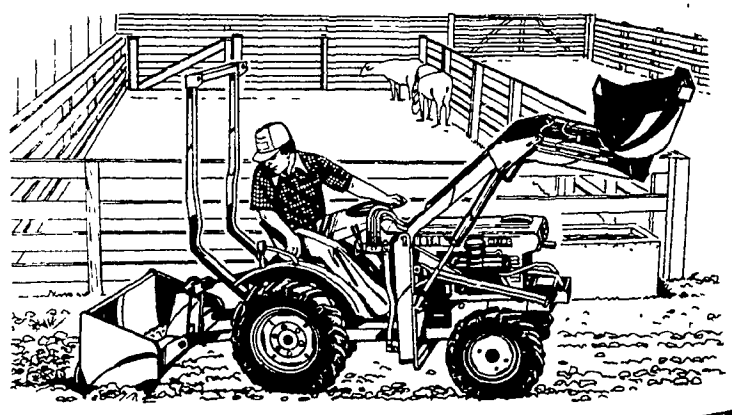

OPEN HOUSE

AT

KELLER BROS.

1921 TRACTOR CO. 1983

717-949-6501

Rt. 419 Between Schaefferstown & Cornwall, Lebanon County

Thurs. March 10th & Fri. March 11th

9 A.M. - 9 P.M.

Company
Reps
On
Hand

Special
Prices
During
Open
House
Days

Authorized Dealer For:

  AMCO DISC HARROWS	 Demco SPRAYERS	 DUNHAM LEHR LOADERS	 ARPS BUCKETS & BLADES
  LANDOLL SOIL MASTERS	Kelley BACKHOES	 WOODS MOWERS	LILLISTON NO TILL GRAIN DRILLS

KUBOTA WE'RE LOOKING FOR WORK - ALL OVER THE WORLD

The No "1"
Mid Size Tractor

NOW AT KELLER BROS.:

- ★ B-7100 HS1 Hydrostatic Drive
- ★ B-8200 DT w/Quick Detach Loader
- ★ L-355 SS, Hydraulic Shuttle Trans.
- ★ M-4050 DT, 42 HP

ALL DIESEL ENGINES
all 2 W/D & 4 W/D
ALL 3 PT. HITCH
ALL LIVE HYD.
ALL WINNERS

"B" SERIES
B-5700
B-6100
B-7100
B-8200