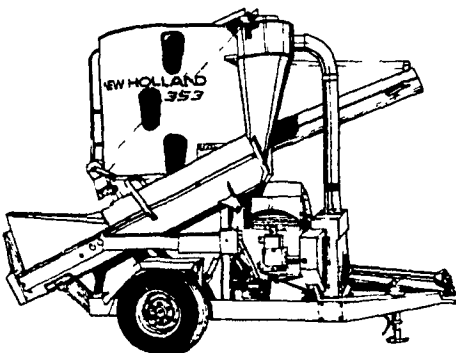

SELECT THE MODEL WITH FEATURES AND SPEC'S YOU NEED

BOX SPREADER MODELS FROM 100 TO 500 BUSHELS WITH GUARANTEED SIDE REPLACEMENT, 100 LOAD LUBRICATION AND WORM GEAR DRIVE ON MOST MODELS. REBATES FOR CASH OF \$75 TO \$275.

THREE NEW FLAIL TANK SPREADERS FROM SPERRY NEW HOLLAND WITH ALL NEW LID DESIGN. HANDLES SEMI-SOLID, PACKED OR FROZEN MANURE. SIZES RANGE FROM 745 TO 1060 GALLONS. REBATES FOR CASH OF \$25

SUPERBOOM!

SEVEN MODELS OF SKID STEER LOADERS FROM WHICH TO CHOOSE - 900 TO 2050 LBS. OPERATING LOAD. GET THE ONE WITH THE BOOM THAT REACHES FORWARD AS IT RISES. ALSO GET REBATES FOR CASH OF \$300 TO \$500.

FOUR MODELS OF PORTABLE FEED GRINDER MIXERS WITH TANK SIDES FROM 80 TO 150 BUSHELS. HYDRAULIC DRIVE AND ELECTRONIC SCALES AVAILABE ON SOME MODELS. REBATES FOR CASH OF \$150 TO \$250.

SAVE THOSE VALUABLE MANURE NUTRIENTS! TWO LIQUID SPREADERS - 3264 OR 2222 GALLONS. INJECT WITH TRACTOR MOUNTED INJECTORS OR BROADCAST UP TO 40 FEET. REBATES FOR CASH OF \$250