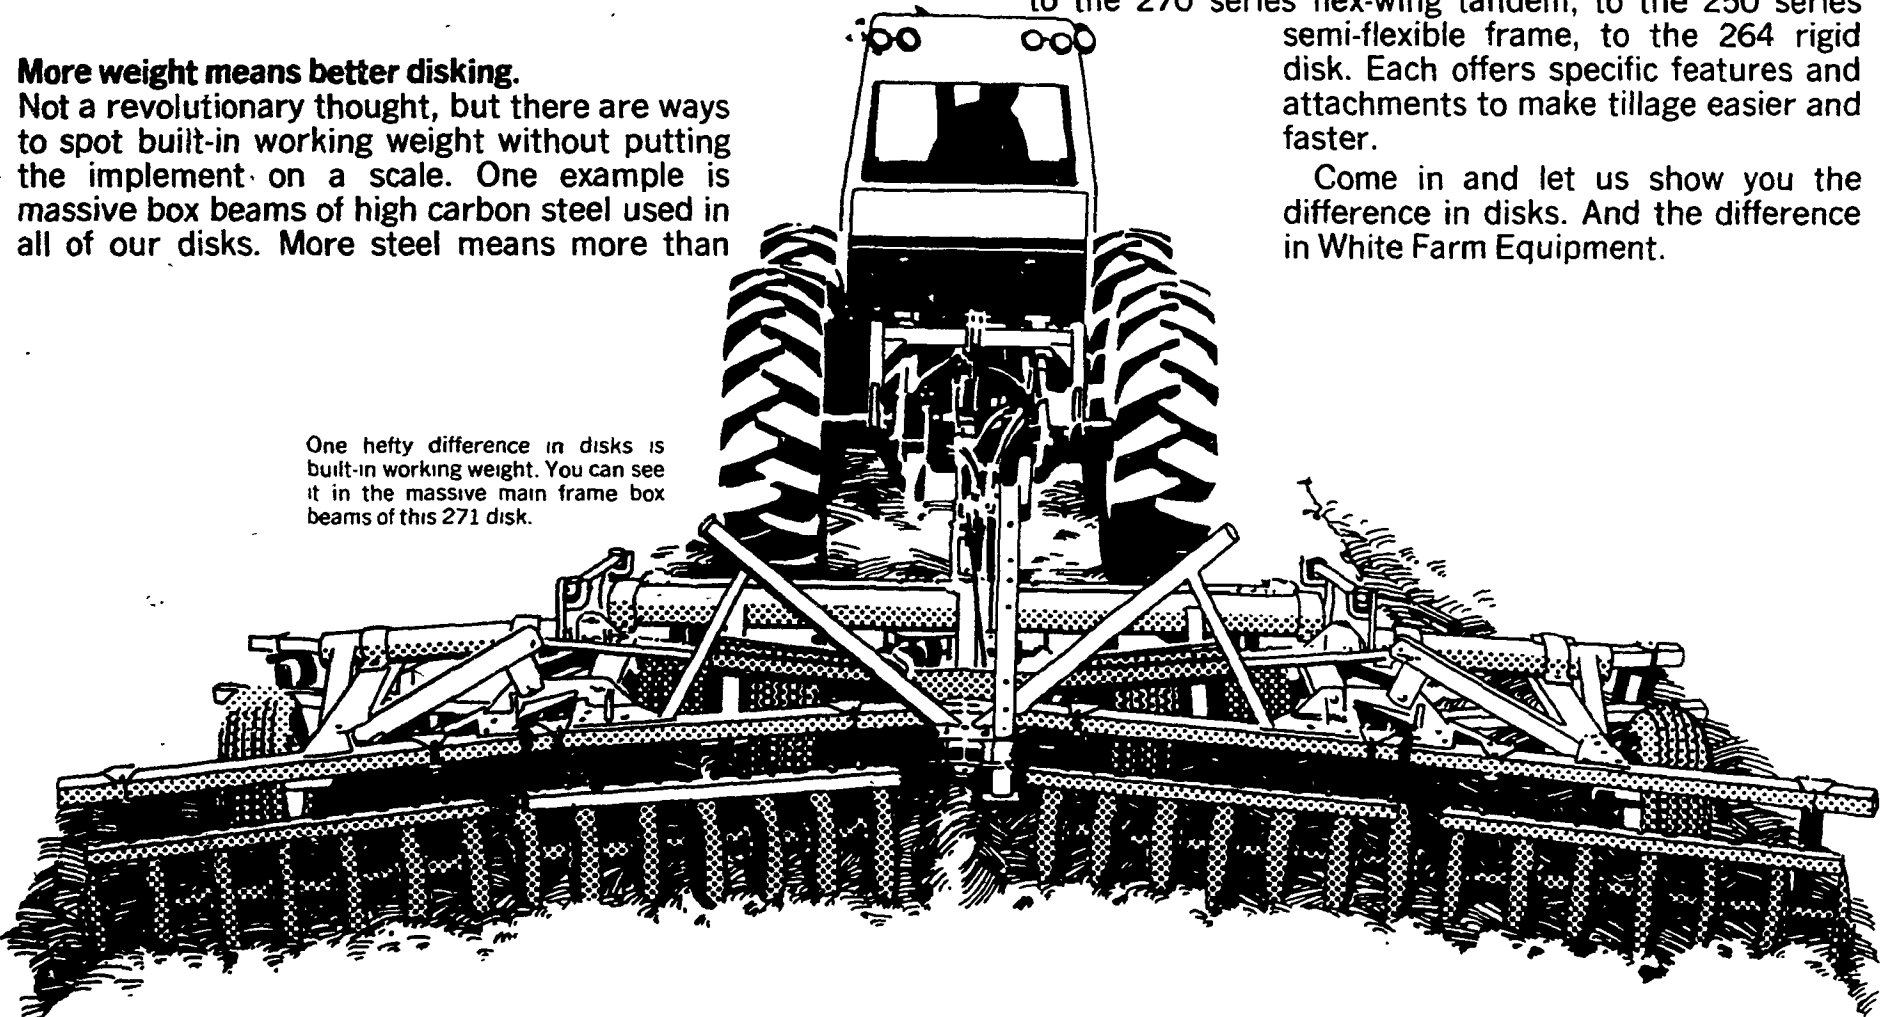

...STILL ONE STEP AHEAD

Let Us Show You The Difference In Disks

There's a big difference in disks. And if you've never taken the time to really study what makes one disk more productive than the next, drop into our dealership and let us point out a few facts using models from White Farm Equipment Company.

More weight means better disking.

Not a revolutionary thought, but there are ways to spot built-in working weight without putting the implement on a scale. One example is massive box beams of high carbon steel used in all of our disks. More steel means more than

durability and rigidity. It adds weight to keep disks in the ground.

Models for every need. Whatever type of disk you need, we've got a model for you. From our massive 281 Offset to the 270 series flex-wing tandem, to the 250 series semi-flexible frame, to the 264 rigid disk. Each offers specific features and attachments to make tillage easier and faster.

Come in and let us show you the difference in disks. And the difference in White Farm Equipment.

One hefty difference in disks is built-in working weight. You can see it in the massive main frame box beams of this 271 disk.

**WAIVER OF FINANCE ON COMBINES
TILL SEPTEMBER 1, 1983**

**WAIVER OF FINANCE ON PLANTERS
TILL APRIL 1, 1983**