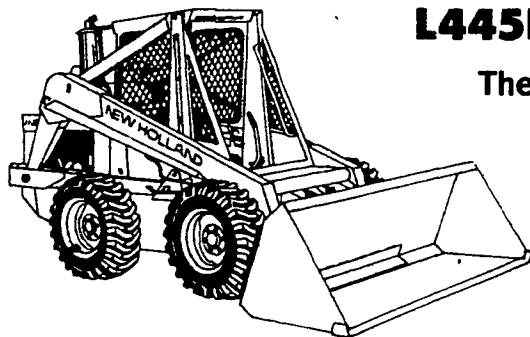

### Capacity to match tall silos

100 Ft. or More...Up to 180 Tons per Hr.

International®  
600 forage blower

### A GREAT COMBINATION For Manure Handling

**New Holland L445D**

The Loader With Extra Reach.  
6 Models To Choose From  
22 HP to 62 HP

### STRONG BOX The Newest Addition To The #1 Selling Spreader - New For '83 Model 795, 410 Bu.

- Features:
- Top Beater
  - Hyd. End Gate
  - Automatic Closing Fine Pan
  - Splash Guard
  - Hydraulic Controls
  - Doubled Apron T-Bar Chain