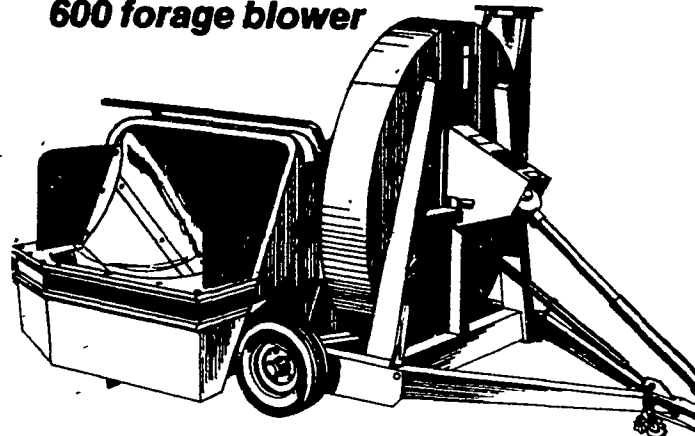

### 30th Anniversary EQUIPMENT SPECIALS

	Reg.	SPECIAL
Shank, Gauge Height Clearance.....	\$2100	<b>\$1628<sup>00</sup></b>
.....	\$8500	<b>\$5995<sup>00</sup></b>
Shank.....	\$2985	<b>\$2395<sup>00</sup></b>
HD 1000.....	\$3075	<b>\$2100<sup>00</sup></b>
Sprayer with Centrifugal Pump.....	\$2895	<b>\$1975<sup>00</sup></b>
with Rubber Tines.....	\$2870	<b>\$2165<sup>00</sup></b>
with Hyd. Gate, and Top Beater.....	\$7460	<b>\$5890<sup>00</sup></b>
with Bale Mover, Stack Height 3 High.....	\$2550	<b>\$1750<sup>00</sup></b>

**Harrow Features At The Right Price!**

**IH MODEL 370**  
12 Ft., New Tires  
One Only  
**\$2695<sup>00</sup>**

### Capacity to match tall silos

100 Ft. or More...Up to 180 Tons per Hr.

International®  
600 forage blower

### A GREAT COMBINATION For Manure Handling

**New Holland L445D**

The Loader With Extra Reach.  
6 Models To Choose From  
22 HP to 62 HP