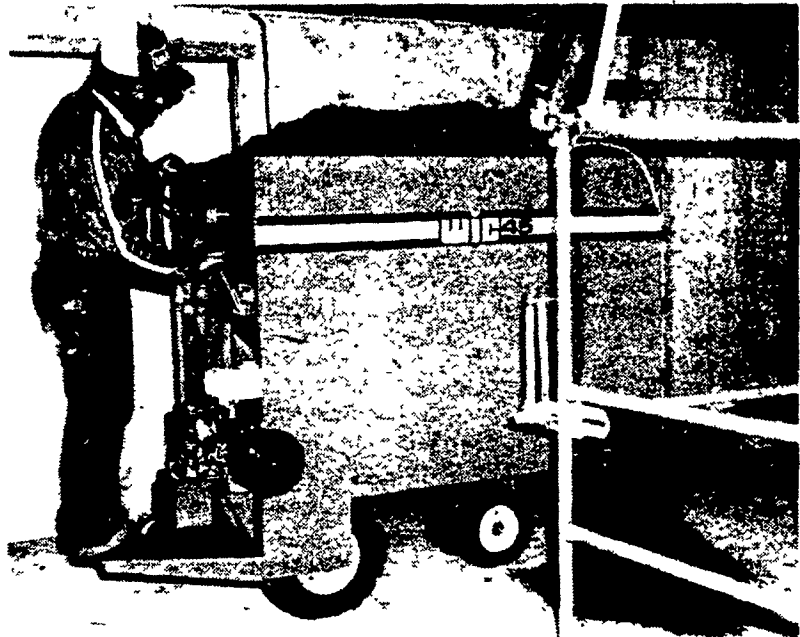

FARM EQUIPMENT

MOTORIZED SILAGE CART

★ BUILT TO LAST ★

- The WIC motorized silage wagon, of robust construction, easy to use, demanding almost no upkeep, has quickly become an indispensable accessory for the modern farmer.
- It's great maneuverability guarantees its efficiency, even in the narrowest of lanes.
- It adapts with equal ease to haylage, silage or corn silage.
- You'll find it available in three models, combined with three types of discharge.
- WIC's long experience and always increasingly numerous satisfied customers will be the measure of your satisfaction.

— Many Sizes Available from 45 to 70 bushels—

MOVE OVER COMPETITION —
WIC Silage Carts are Becoming No. 1

FEATURING:

• Auger of 12" (30 cm) diameter on model with 1 side discharge.

• Drive mechanism has a hydrostatic pump incorporated into the differential

• Conveyor chain of 12" (30 cm) width on model with 2 sides discharge.

• 2 sturdy crushers will defeat the toughest of silages (not available on top unload model.)

• A continuous apron draws the silage into the auger. Highly recommended for corn silage.