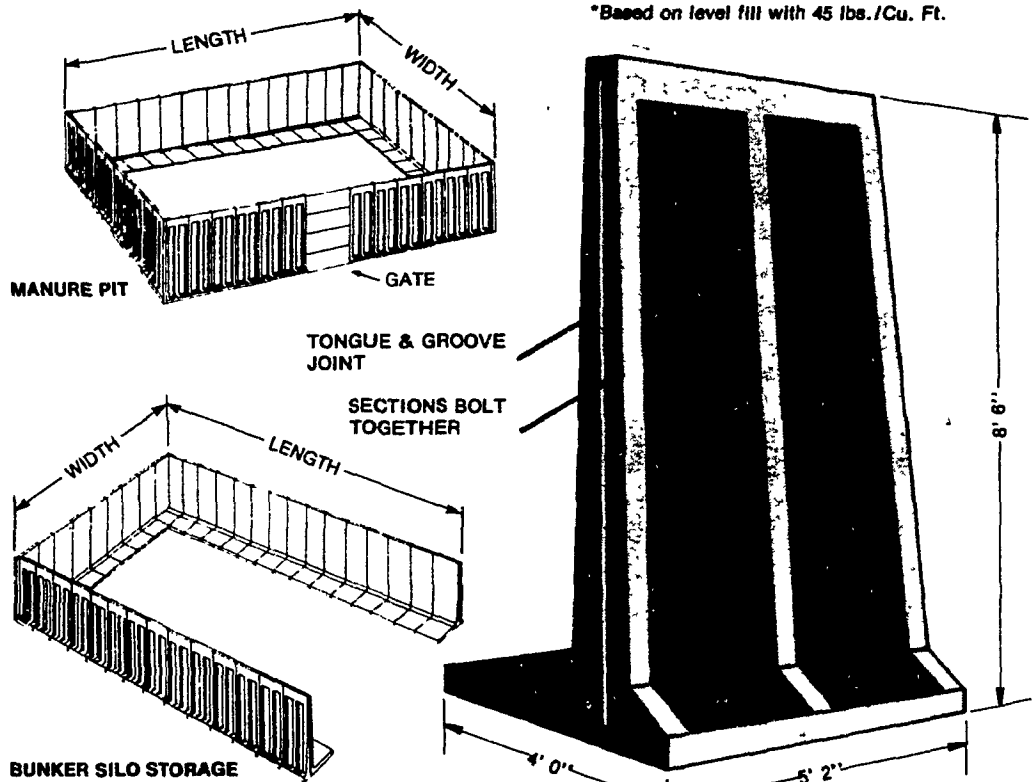

★ Leasing Available! ★

Early Order Discounts Now In Effect

Sollenberger Silos Corp.

A Nitterhouse Company
Box N Chambersburg, PA 17201 [717] 264-9588
A Producer of Quality Concrete Products Since 1923