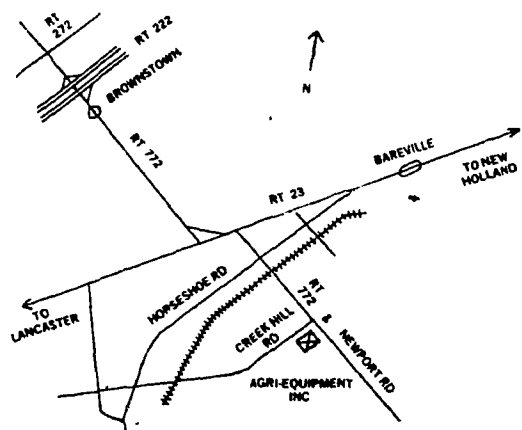

**COMPLETE SYSTEMS, EQUIPMENT, SALES, INSTALLATION, SERVICE FOR CATTLE, HOG, POULTRY AND GRAIN**

**2754 CREEK HILL RD., LEOLA, PA 17540**

**PHONE: 717-656-4151**

**★ SERVING PA, N.J. and N.Y.**

**STORE HOURS:**  
Mon. - Fri.  
7:30 to 4:30  
Sat. 7:30 to 11:30