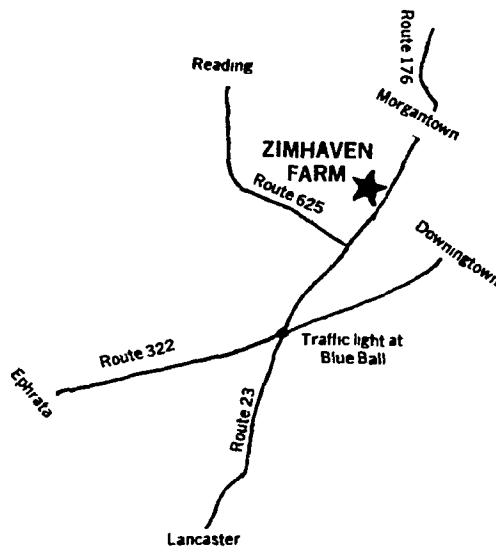

FRIDAY HOUSE

at
ZIMHAVEN FARMS

ZIMHAVEN & SONS, LOREN & DALE
East Earl, PA

DECEMBER 29, 1982

7:00 P.M. - 8:00 P.M.
DATE: DECEMBER 30, 1982

DIRECTIONS TO FARM

Rt. 322 East to traffic light at Blue Ball... turn left onto Rt. 23... first farm on left past Rt. 625.

F. M. BROWN'S SONS, Inc.

BIRDSBORO - FLEETWOOD - SINKING SPRING
582 2741 944 7654 678 4567
(Area Code 215)