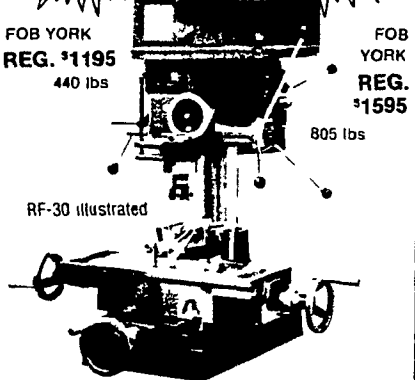

FARM EQUIPMENT

FARM EQUIPMENT

FARM EQUIPMENT

FARM EQUIPMENT

MILLING & DRILLING MACHINES

with motor, reversing switch, R-8 spindle, drill chuck, drill vise, end mill, work light, draw bar

SALE
 MODEL RF-20 **\$895**
 MODEL RF-30 **\$1295**

SPECS	RF-20	RF-30
SWING	13 7"	16.5"
STROKE	4.0"	5.0"
TABLE	6.2" x 20.5"	8 26" x 28 74"
TRAVEL	6" x 12"	6" x 18"
RPM'S	80 to 1700	135 to 2440
MOTOR	1 HP 1 PH	2 HP 1 PH

SEND \$1.00 FOR MACHINERY CATALOG
WILKE MACHINERY CO.
 1519 Mt. Rose • York, PA
 17403-2996 • (717) 846-2800